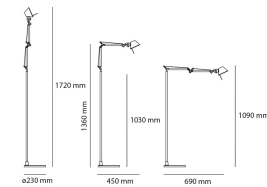

Tolomeo Micro Floor - Aluminium - Body Lamp

Michele De Lucchi, Giancarlo Fassina

IP20     

LUMINAIRE

- Watt: **40W**
- Voltage: **220V-240V**
- Delivered lumens output: **244lm**
- CCT: **0K**
- Efficiency: **57%**
- Efficacy: **6.1lm/W**
- CRI: **100**

Notes

Possibility to mount LED source on E14 Socket. Complete lamp consists of body lamp + accessories

DESCRIPTION

The code is referred to the body lamp only

PRODUCT CODE: A010900

FEATURES

- Article Code: **A010900**
- Colour: **Aluminium**
- Installation: **Floor**
- Material: **Aluminium, steel**
- Series: **Design Collection**
- design by: **Michele De Lucchi, Giancarlo Fassina**

DIMENSIONS

- Height: **cm 109**
- Base Diameter: **cm 23**
- Max Extension Height: **cm 172**
- Max Extension Length: **cm 69**
- Impact Resistance: **N/D**
- Glow Wire Test: **N/D°**

NOT INCLUDED SOURCES

- Category: **HALO**
- Number: **1**
- Lbs: **Qt26**
- Watt: **46W**
- Socket: **E14**
- Color Rendering: **1a**
- Color temperature (K): **3000K**

ALTERNATIVE SOURCES

- Category: **LED RETROFIT**
- Number: **1**
- Watt: **4W**