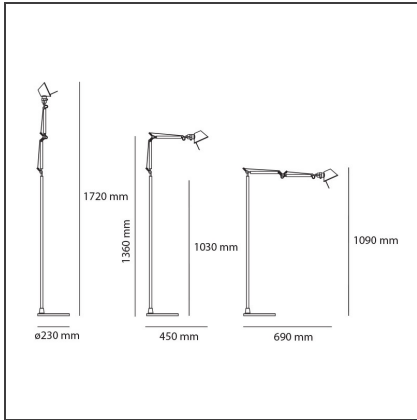

Tolomeo Micro Floor LED 2700K - Aluminum

IP20    

DESIGN BY

Michele De Lucchi, Giancarlo Fassina

DESCRIPTION

The code is referred to the body lamp only

TECHNICAL DRAWINGS

FEATURES

Article Code:	A0103W00	Material:	Aluminium, steel
Colour:	Aluminum	Series:	Design
Installation:	Floor		

DIMENSIONS

Height:	cm 109	Max Extension Length:	cm 69
Base Diameter:	cm 23	Glow Wire Test:	750
Max Extension Height:	cm 172		

INCLUDED SOURCES

Category:	LED	Color temperature (K):	2700K
Number:	1	CRI:	90
Watt:	9W		
Type:	0		
Class:	A		

LUMINAIRE

Watt:	9W	Delivered lumens output (lm):	461lm
Voltage:	24V	CCT:	2700K
		Efficiency:	63%
		Efficacy:	51lm/W
		CRI:	90
		Dimmer Typology:	Microswitch Dimmer