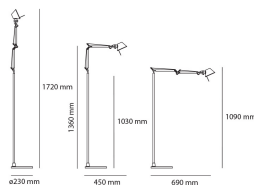

Tolomeo Micro Floor LED 2700K - Aluminum - Body Lamp

Michele De Lucchi, Giancarlo Fassina

IP20    

LUMINAIRE

- Watt: **9W**
- Voltage: **24V**
- Delivered lumens output: **461lm**
- CCT: **2700K**
- Efficiency: **63%**
- Efficacy: **51.17lm/W**
- CRI: **90**
- Dimmer Typology: **Microswitch Dimmer**

Notes

Complete lamp consists of body lamp + accessories

DESCRIPTION

The code is referred to the body lamp only

PRODUCT CODE: A0103W00

FEATURES

- Article Code: **A0103W00**
- Colour: **Aluminum**
- Installation: **Floor**
- Material: **Aluminium, steel**
- Series: **Design Collection**
- design by: **Michele De Lucchi, Giancarlo Fassina**

DIMENSIONS

- Height: **cm 109**
- Base Diameter: **cm 23**
- Max Extension Height: **cm 172**
- Max Extension Length: **cm 69**
- Glow Wire Test: **750°**

SOURCES INCLUDED

- Category: **Led**
- Number: **1**
- Watt: **9W**
- Color temperature (K): **2700K**
- CRI: **90**