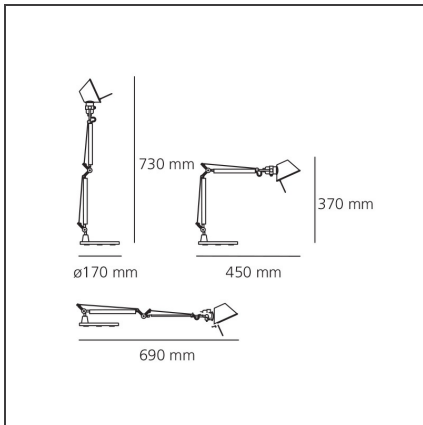

Tolomeo Micro Gold

IP20     

DESIGN BY

Michele De Lucchi, Giancarlo Fassina

DESCRIPTION

Base and cantilevered arms in polished aluminium; diffuser in anodised aluminium; joints and supports in polished aluminium. System of spring balancing.

TECHNICAL DRAWINGS

FEATURES

Article Code:	0011860A	Material:	Aluminium, steel
Colour:	Gold	Series:	Design
Installation:	Table		

DIMENSIONS

Length:	cm 45	Max Extension Length:	cm 69
Height:	cm 37	Impact Resistance:	N/D
Base Diameter:	cm 17	Glow Wire Test:	N/D
Max Extension Height:	cm 73		

LUMINAIRE

Watt:	46W
Voltage:	220V-240V

Notes

Christmas Edition 2016