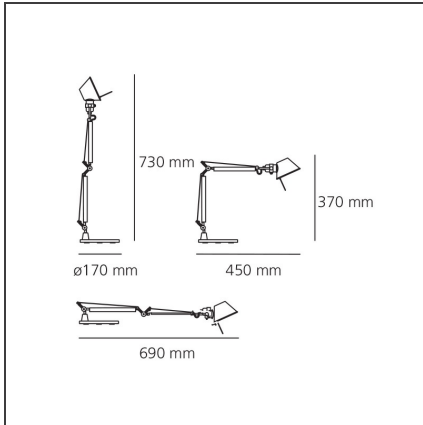

Tolomeo Micro Gold - Body Lamp + Base

IP20      

DESIGN BY

Michele De Lucchi, Giancarlo Fassina

DESCRIPTION

Base and cantilevered arms in polished aluminium; diffuser in anodised aluminium; joints and supports in polished aluminium. System of spring balancing.

TECHNICAL DRAWINGS

FEATURES

Article Code:	0011860A	Material:	Aluminium, steel
Colour:	Gold	Series:	Design
Installation:	Table		

DIMENSIONS

Length:	cm 45	Max Extension Length:	cm 69
Height:	cm 37	Impact Resistance:	N/D
Base Diameter:	cm 17	Glow Wire Test:	N/D
Max Extension Height:	cm 73		

LUMINAIRE

Watt:	40W	Delivered lumens output (lm):	244lm
Voltage:	220V-240V	CCT:	0K
		Efficiency:	57%
		Efficacy:	6.10lm/W
		CRI:	100

Notes

Interchangeable support: table base, clamp, desk fixed support and twin support that allows two independent lamp units to be fitted. Possibility to mount LED source on E14 Socket