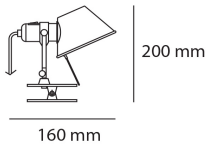

Tolomeo Micro Pinza - Aluminium

Michele De Lucchi, Giancarlo Fassina

IP20   EAC  

LUMINAIRE

- Watt: **40W**
- Voltage: **220V-240V**
- Delivered lumens output: **244lm**
- CCT: **0K**
- Efficiency: **57%**
- Efficacy: **6.1lm/W**
- CRI: **100**

Notes

Possibility to mount LED source on E14 Socket

DESCRIPTION

Support in polished aluminium, diffuser in matt anodised aluminium; steel pincer grip.

PRODUCT CODE: A010800

FEATURES

- Article Code: **A010800**
- Colour: **Metal grey**
- Installation: **Wall**
- Material: **Aluminium, steel**
- Series: **Design Collection**
- design by: **Michele De Lucchi, Giancarlo Fassina**

DIMENSIONS

- Height: **cm 20**
- Depth: **cm 16**

NOT INCLUDED SOURCES

- Category: **HALO**
- Number: **1**
- Lbs: **Qt26**
- Watt: **46W**
- Socket: **E14**
- Color Rendering: **1a**
- Color temperature (K): **3000K**