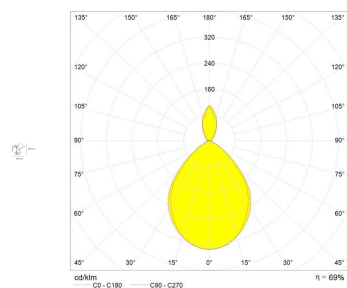

Tolomeo Micro Pinza LED 3000K

Michele De Lucchi, Giancarlo Fassina

IP20     

LUMINAIRE

- Power Supply: **Electronic Dimmable Remote**
- Trasformer availability: **Remote**
- Watt: **9W**
- Voltage: **24V**
- Delivered lumens output: **491lm**
- CCT: **3000K**
- Efficiency: **63%**
- Efficacy: **54.52lm/W**
- CRI: **90**
- Dimmer Typology: **Microswitch Dimmer**

DESCRIPTION

Support in polished aluminium, diffuser in matt anodised aluminium; steel pincer grip.

PRODUCT CODE: A043800

FEATURES

- Article Code: **A043800**
- Colour: **Aluminium**
- Installation: **Wall**
- Material: **Aluminium, steel**
- Series: **Design Collection**
- design by: **Michele De Lucchi, Giancarlo Fassina**

DIMENSIONS

- Height: **cm 20**
- Depth: **cm 16**
- Glow Wire Test: **750°**

SOURCES INCLUDED

- Category: **Led**
- Number: **1**
- Watt: **9W**
- Color temperature (K): **3000K**
- CRI: **90**