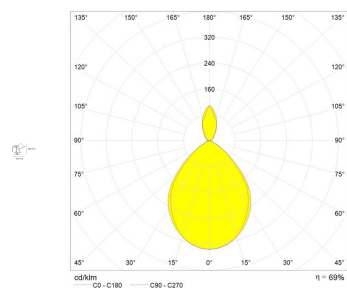

Tolomeo Micro Pinza LED 3000K

Michele De Lucchi, Giancarlo Fassina

IP20      

LUMINAIRE

- Power Supply: **Electronic Dimmable Remote**
- Trasformer availability: **Remote**
- Watt: **9W**
- Voltage: **24V**
- Delivered lumens output: **461lm**
- CCT: **2700K**
- Efficiency: **63%**
- Efficacy: **51.17lm/W**
- CRI: **90**
- Dimmer Typology: **Microswitch Dimmer**

DESCRIPTION

Support in polished aluminium, diffuser in matt anodised aluminium; steel pincer grip.

PRODUCT CODE: A0438W00

FEATURES

- Article Code: **A0438W00**
- Colour: **Aluminium**
- Installation: **Wall**
- Material: **Aluminium, steel**
- Series: **Design Collection**
- design by: **Michele De Lucchi, Giancarlo Fassina**

DIMENSIONS

- Height: **cm 20**
- Depth: **cm 16**

SOURCES INCLUDED

- Category: **Led**
- Number: **1**
- Watt: **9W**
- Color temperature (K): **2700K**
- CRI: **90**