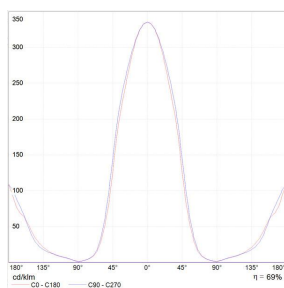

Tolomeo Micro Pinza LED 3000K

Michele De Lucchi, Giancarlo Fassina

IP20      

LUMINAIRE

- Power Supply: **Electronic Dimmable Remote**
- Trasformer availability: **Remote**
- Watt: **9W**
- Voltage: **24V**
- Delivered lumens output: **461lm**
- CCT: **2700K**
- Efficiency: **63%**
- Efficacy: **51.17lm/W**
- CRI: **90**
- Dimmer Typology: **Microswitch Dimmer**

DIMENSIONS

- Height: **cm 20**
- Depth: **cm 16**

SOURCES INCLUDED

- Category: **Led**
- Number: **1**
- Watt: **9W**
- Color temperature (K): **2700K**
- CRI: **90**