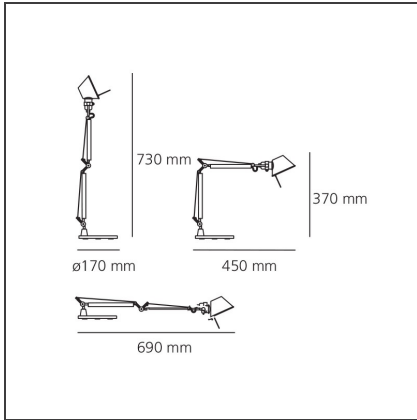

Tolomeo Micro Table - Alluminio - Body Lamp

IP20    

DESIGN BY

Michele De Lucchi, Giancarlo Fassina

DESCRIPTION

Base and cantilevered arms in polished aluminium; diffuser in matt anodised aluminium; joints and supports in polished aluminium. System of spring balancing. The code is referred to the body lamp only

TECHNICAL DRAWINGS

FEATURES

Article Code:	A010900	Material:	Aluminium, steel
Colour:	Aluminium	Series:	Design
Installation:	Table		

DIMENSIONS

Length:	cm 45	Max Extension Length:	cm 69
Height:	cm 37		
Base Diameter:	cm 17		
Max Extension Height:	cm 73		

LUMINAIRE

Watt:	46W
Voltage:	220V-240V

Notes

Interchangeable support: table base, clamp, desk fixed support and twin support that allows two independent lamp units to be fitted. Possibility to mount LED source on E14 Socket. Complete lamp consists of body lamp + accessories