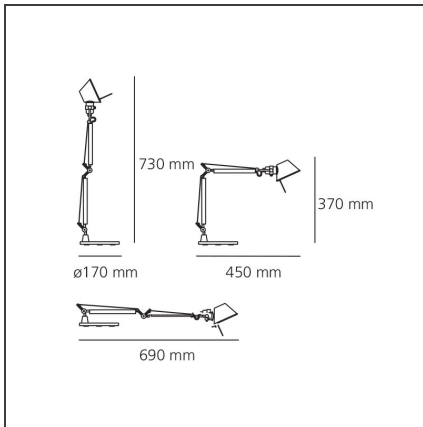

Tolomeo Micro Table - Anodized blue - Body Lamp + Base

IP20     

DESIGN BY

Michele De Lucchi, Giancarlo Fassina

DESCRIPTION

Base and cantilevered arms in polished aluminium; diffuser in matt anodised blue aluminium; joints and supports in polished aluminium. System of spring balancing. The code is referred to the body lamp only

TECHNICAL DRAWINGS

FEATURES

Article Code:	A011850	Material:	Aluminium, steel
Colour:	Metal blue	Series:	Design
Installation:	Table		

DIMENSIONS

Length:	cm 45	Max Extension Length:	cm 69
Height:	cm 37	Impact Resistance:	N/D
Base Diameter:	cm 17	Glow Wire Test:	N/D
Max Extension Height:	cm 73		

LUMINAIRE

Watt:	46 W
Voltage:	220V-240V

Notes

Interchangeable support: table base, clamp, desk fixed support and twin support that allows two independent lamp units to be fitted. Possibility to mount LED source on E14 Socket