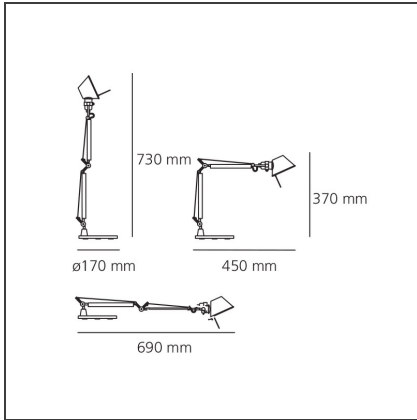

TECHNICAL DRAWINGS

FEATURES

Article Code:	A010950	Material:	Aluminium, steel
Colour:	Metal blue	Series:	Design
Installation:	Table		

DIMENSIONS

Length:	cm 45	Max Extension Length:	cm 69
Height:	cm 37		
Base Diameter:	cm 17		
Max Extension Height:	cm 73		

NOT INCLUDED SOURCES

Category:	HALO	Color Rendering:	1a
Number:	1	Color temperature (K):	3000K
Watt:	46W		
Lbs:	Qt26		
Socket:	E14		

ALTERNATIVE SOURCES

Category:	LED
Number:	1
Watt:	4W
Type:	2
Socket:	E14
Class:	A

LUMINAIRE

Watt:	46W
Voltage:	220V-240V

Notes

Interchangeable support: table base, clamp, desk fixed support and twin support that allows two independent lamp units to be fitted. Possibility to mount LED source on E14 Socket. Complete lamp consists of body lamp + accessories