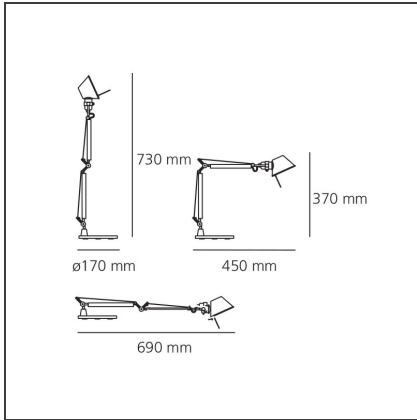

Tolomeo Micro Table - Anodized orange - Body Lamp

IP20     

DESIGN BY

Michele De Lucchi, Giancarlo Fassina

DESCRIPTION

Base and cantilevered arms in polished aluminium; diffuser in matt anodised orange aluminium; joints and supports in polished aluminium. System of spring balancing. The code is referred to the body lamp only

TECHNICAL DRAWINGS

FEATURES

| | | | |
|----------------------|--------------|------------------|------------------|
| Article Code: | A010960 | Material: | Aluminium, steel |
| Colour: | Metal orange | Series: | Design |
| Installation: | Table | | |

DIMENSIONS

| | | | |
|------------------------------|-------|------------------------------|-------|
| Length: | cm 45 | Max Extension Length: | cm 69 |
| Height: | cm 37 | | |
| Base Diameter: | cm 17 | | |
| Max Extension Height: | cm 73 | | |