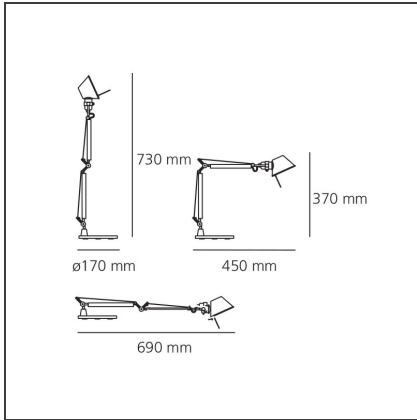

Tolomeo Micro Table - Anodized red - Body Lamp + Base

IP20     

DESIGN BY

Michele De Lucchi, Giancarlo Fassina

DESCRIPTION

Base and cantilevered arms in polished aluminium; diffuser in matt anodised red aluminium; joints and supports in polished aluminium. System of spring balancing. The code is referred to the body lamp only

TECHNICAL DRAWINGS

FEATURES

Article Code:	A011810	Material:	Aluminium, steel
Colour:	Metal red	Series:	Design
Installation:	Table		

DIMENSIONS

Length:	cm 45	Max Extension Length:	cm 69
Height:	cm 37		
Base Diameter:	cm 17		
Max Extension Height:	cm 73		

LUMINAIRE

Watt:	46W
Voltage:	220V-240V

Notes

Interchangeable support: table base, clamp, desk fixed support and twin support that allows two independent lamp units to be fitted. Possibility to mount LED source on E14 Socket