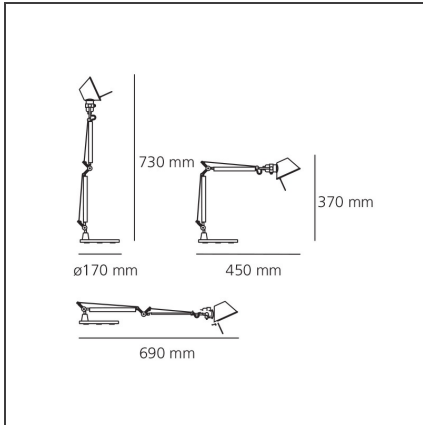

Tolomeo Micro Table Bicolor - Black/Coral

IP20     

DESIGN BY

Michele De Lucchi, Giancarlo Fassina, Gio Ponti

TECHNICAL DRAWINGS

FEATURES

Article Code:	AS01183002	Material:	Aluminium, steel
Colour:	Black/Coral	Series:	Design
Installation:	Table		
Environment:	Indoor		

DIMENSIONS

Length:	cm 45	Max Extension Length:	cm 69
Height:	cm 37		
Base Diameter:	cm 17		
Max Extension Height:	cm 73		

NOT INCLUDED SOURCES

Category:	HALO	Color Rendering:	1a
Number:	1	Color temperature (K):	3000K
Watt:	46W		
Lbs:	Qt26		
Socket:	E14		

ALTERNATIVE SOURCES

Category:	LED
Number:	1
Watt:	4W
Type:	2
Socket:	E14
Class:	A

LUMINAIRE

Watt:	4W
Voltage:	220V-240V

Notes

Bulb included.