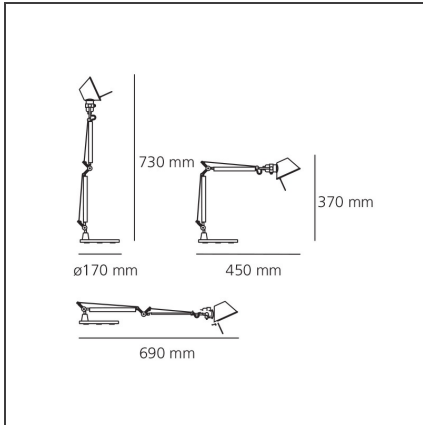

## TECHNICAL DRAWINGS

## DIMENSIONS

<b>Length:</b>	cm 45	<b>Max Extension Length:</b>	cm 69
<b>Height:</b>	cm 37		
<b>Base Diameter:</b>	cm 17		
<b>Max Extension Height:</b>	cm 73		