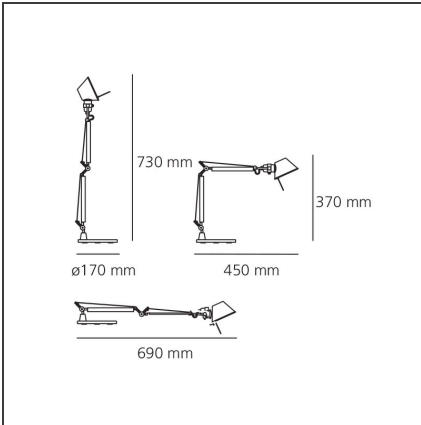

### TECHNICAL DRAWINGS

### DIMENSIONS

<b>Length:</b>	cm 45	<b>Max Extension Length:</b>	cm 69
<b>Height:</b>	cm 37		
<b>Base Diameter:</b>	cm 17		
<b>Max Extension Height:</b>	cm 73		