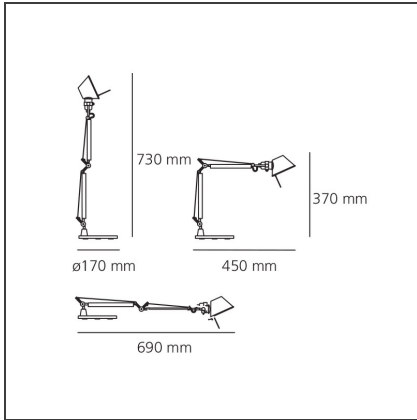

**Tolomeo Micro Table - Black**

IP20    

**DESIGN BY**

Michele De Lucchi, Giancarlo Fassina

**DESCRIPTION**

Base and cantilevered arms in polished aluminium; diffuser in matt anodised black aluminium; joints and supports in polished aluminium. System of spring balancing. The code is referred to the body lamp only

**TECHNICAL DRAWINGS**

**FEATURES**

<b>Article Code:</b>	A011830	<b>Material:</b>	Aluminium, steel
<b>Colour:</b>	Black	<b>Series:</b>	Design
<b>Installation:</b>	Table		

**DIMENSIONS**

<b>Length:</b>	cm 45	<b>Max Extension Length:</b>	cm 69
<b>Height:</b>	cm 37		
<b>Base Diameter:</b>	cm 17		
<b>Max Extension Height:</b>	cm 73		

<b>Category:</b>	LED
<b>Number:</b>	1
<b>Watt:</b>	4W
<b>Type:</b>	2
<b>Socket:</b>	E14
<b>Class:</b>	A

**LUMINAIRE**

<b>Watt:</b>	46W
<b>Voltage:</b>	220V-240V

**Notes**

Interchangeable support: table base, clamp, desk fixed support and twin support that allows two independent lamp units to be fitted. Possibility to mount LED source on E14 Socket