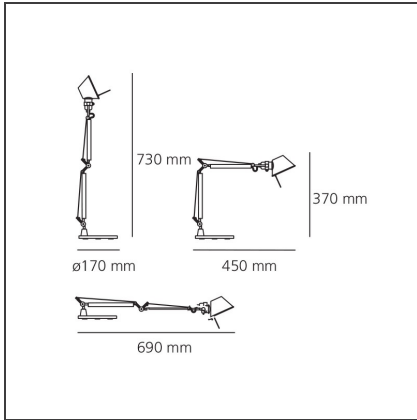

Tolomeo Micro Table - Black - Body Lamp + Base

IP20     

DESIGN BY

Michele De Lucchi, Giancarlo Fassina

DESCRIPTION

Base and cantilevered arms in polished aluminium; diffuser in matt anodised black aluminium; joints and supports in polished aluminium. System of spring balancing. The code is referred to the body lamp only

TECHNICAL DRAWINGS

FEATURES

Article Code:	A011830	Material:	Aluminium, steel
Colour:	Black	Series:	Design
Installation:	Table		

DIMENSIONS

Length:	cm 45	Max Extension Length:	cm 69
Height:	cm 37		
Base Diameter:	cm 17		
Max Extension Height:	cm 73		

LUMINAIRE

Watt:	46W
Voltage:	220V-240V

Notes

Interchangeable support: table base, clamp, desk fixed support and twin support that allows two independent lamp units to be fitted. Possibility to mount LED source on E14 Socket