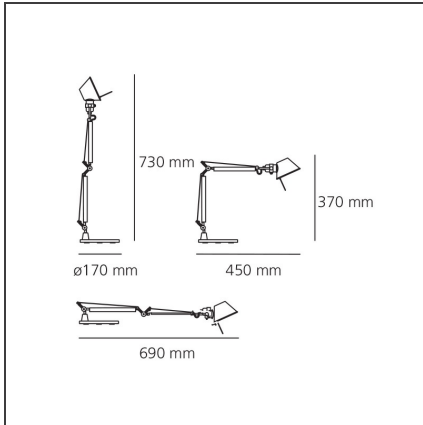

Tolomeo Micro Table - Glossy white - Body Lamp + Base

IP20     

DESIGN BY

Michele De Lucchi, Giancarlo Fassina

DESCRIPTION

Base and cantilevered arms in polished aluminium; diffuser in matt anodised aluminium; joints and supports in polished aluminium. System of spring balancing. The code is referred to the body lamp only

TECHNICAL DRAWINGS

FEATURES

Article Code:	0011820A	Material:	Aluminium, steel
Colour:	Glossy white	Series:	Design
Installation:	Table		

DIMENSIONS

Length:	cm 45	Max Extension Length:	cm 69
Height:	cm 37		
Base Diameter:	cm 17		
Max Extension Height:	cm 73		

LUMINAIRE

Watt:	40W	Delivered lumens output (lm):	244lm
Voltage:	220V-240V	CCT:	0K
		Efficiency:	57%
		Efficacy:	6.10lm/W
		CRI:	100

Notes

Interchangeable support: table base, clamp, desk fixed support and twin support that allows two independent lamp units to be fitted. Possibility to mount LED source on E14 Socket