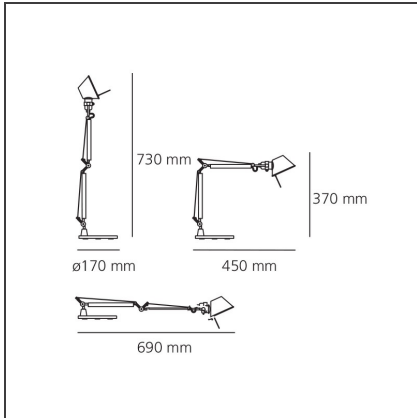

Tolomeo Micro Table LED 3000K Body lamp

IP20     

DESIGN BY

Michele De Lucchi, Giancarlo Fassina

DESCRIPTION

Base and cantilevered arms in polished aluminium; diffuser in matt anodised aluminium; joints and supports in polished aluminium. System of spring balancing. The code is referred to the body lamp only

TECHNICAL DRAWINGS

FEATURES

Article Code:	A010300	Material:	Aluminium, steel
Colour:	Aluminium	Series:	Design
Installation:	Table		

DIMENSIONS

Length:	cm 45	Max Extension Length:	cm 69
Height:	cm 37	Glow Wire Test:	750
Base Diameter:	cm 17		
Max Extension Height:	cm 73		