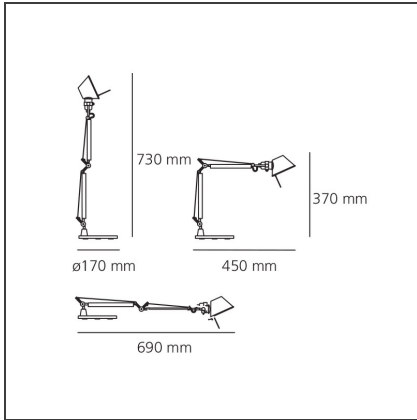

TECHNICAL DRAWINGS

FEATURES

Article Code:	A010930	Material:	Aluminium, steel
Colour:	Black	Series:	Design
Installation:	Table		

DIMENSIONS

Length:	cm 45	Max Extension Length:	cm 69
Height:	cm 37		
Base Diameter:	cm 17		
Max Extension Height:	cm 73		

NOT INCLUDED SOURCES

Category:	HALO	Color Rendering:	1a
Number:	1	Color temperature (K):	3000K
Watt:	46W		
Lbs:	Qt26		
Socket:	E14		

ALTERNATIVE SOURCES

Category:	LED
Number:	1
Watt:	4W
Type:	2
Socket:	E14
Class:	A

LUMINAIRE

Watt:	46W
Voltage:	220V-240V

Notes

Interchangeable support: table base, clamp, desk fixed support and twin support that allows two independent lamp units to be fitted. Possibility to mount LED source on E14 Socket. Complete lamp consists of body lamp + accessories