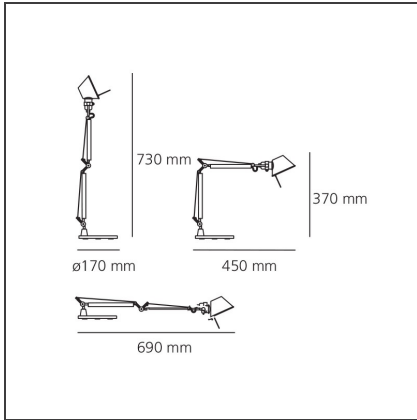

Tolomeo Micro Table - Only body - Anodized blue

IP20     

DESIGN BY

Michele De Lucchi, Giancarlo Fassina

DESCRIPTION

Base and cantilevered arms in polished aluminium; diffuser in matt anodised blue aluminium; joints and supports in polished aluminium. System of spring balancing. The code is referred to the body lamp only

TECHNICAL DRAWINGS

FEATURES

Article Code:	A010950	Material:	Aluminium, steel
Colour:	Metal blue	Series:	Design
Installation:	Table		

DIMENSIONS

Length:	cm 45	Max Extension Length:	cm 69
Height:	cm 37		
Base Diameter:	cm 17		
Max Extension Height:	cm 73		

LUMINAIRE

Watt:	46W
Voltage:	220V-240V

Notes

Interchangeable support: table base, clamp, desk fixed support and twin support that allows two independent lamp units to be fitted. Possibility to mount LED source on E14 Socket