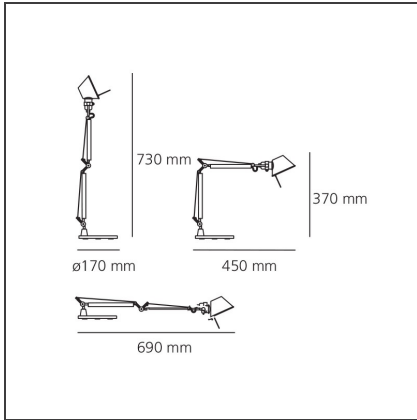

Tolomeo Micro Table- Only body - Anodized orange

IP20    

DESIGN BY

Michele De Lucchi, Giancarlo Fassina

DESCRIPTION

Base and cantilevered arms in polished aluminium; diffuser in matt anodised orange aluminium; joints and supports in polished aluminium. System of spring balancing. The code is referred to the body lamp only

TECHNICAL DRAWINGS

FEATURES

Article Code:	A010960	Material:	Aluminium, steel
Colour:	Metal orange	Series:	Design
Installation:	Table		

DIMENSIONS

Length:	cm 45	Max Extension Length:	cm 69
Height:	cm 37		
Base Diameter:	cm 17		
Max Extension Height:	cm 73		

LUMINAIRE

Watt:	46W
Voltage:	220V-240V

Notes

Interchangeable support: table base, clamp, desk fixed support and twin support that allows two independent lamp units to be fitted. Possibility to mount LED source on E14 Socket