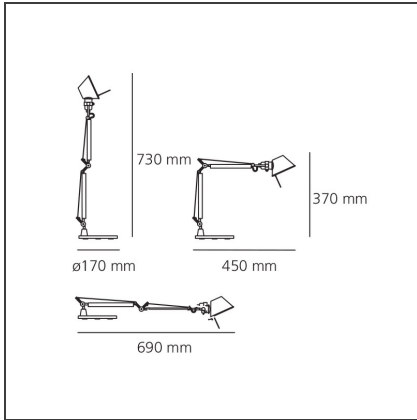

**Tolomeo Micro Table - Only body - Glossy white**

IP20     

**DESIGN BY**

Michele De Lucchi, Giancarlo Fassina

**DESCRIPTION**

Base and cantilevered arms in polished aluminium; diffuser in matt anodised aluminium; joints and supports in polished aluminium. System of spring balancing. The code is referred to the body lamp only

**TECHNICAL DRAWINGS**

**FEATURES**

<b>Article Code:</b>	0010920A	<b>Material:</b>	Aluminium, steel
<b>Colour:</b>	Glossy white	<b>Series:</b>	Design
<b>Installation:</b>	Table		

**DIMENSIONS**

<b>Length:</b>	cm 45	<b>Max Extension Length:</b>	cm 69
<b>Height:</b>	cm 37		
<b>Base Diameter:</b>	cm 17		
<b>Max Extension Height:</b>	cm 73		

<b>Category:</b>	LED
<b>Number:</b>	1
<b>Watt:</b>	4W
<b>Type:</b>	2
<b>Socket:</b>	E14
<b>Class:</b>	A

**LUMINAIRE**

<b>Watt:</b>	46W
<b>Voltage:</b>	220V-240V

**Notes**

Interchangeable support: table base, clamp, desk fixed support and twin support that allows two independent lamp units to be fitted. Possibility to mount LED source on E14 Socket