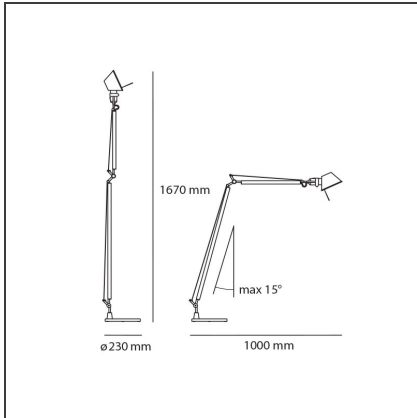

Tolomeo Reading Floor - Aluminium

IP20    

DESIGN BY

Michele De Lucchi, Giancarlo Fassina

DESCRIPTION

The code is referred to the body lamp only

TECHNICAL DRAWINGS

FEATURES

Article Code:	A013900	Material:	Aluminium, steel
Colour:	Aluminium	Series:	Design
Installation:	Floor		

DIMENSIONS

Base Diameter:	cm 23	Max Extension Length:	cm 100
Max Extension Height:	cm 167	Impact Resistance:	N/D
		Glow Wire Test:	N/D

NOT INCLUDED SOURCES

Category:	HALO	Color Rendering:	1a
Number:	1	Color temperature (K):	2900K
Watt:	77W		
Lbs:	A60		
Socket:	E27		
Duration (h):	1000h		

ALTERNATIVE SOURCES

Category:	LED
Number:	1
Watt:	8W
Delivered lumens output (lm):	1000lm
Type:	2
Socket:	E27
Class:	A

LUMINAIRE

Watt:	77W
Voltage:	220V-240V

Notes

Possibility to mount LED source on E27 Socket

ACCESSORIES

TOLOMEO LETT
BASE ALL
A014900