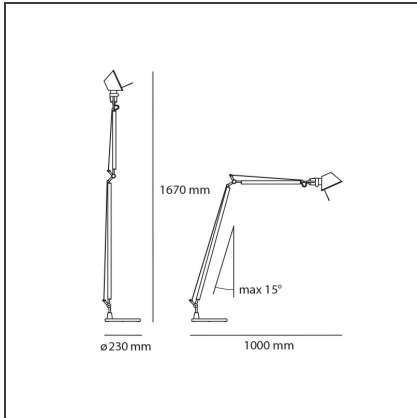

TECHNICAL DRAWINGS

FEATURES

Article Code:	A013100	Material:	Aluminium, steel
Colour:	Aluminium	Series:	Design
Installation:	Floor		

DIMENSIONS

Base Diameter:	cm 23	Max Extension Length:	cm 100
Max Extension Height:	cm 167	Glow Wire Test:	750

INCLUDED SOURCES

Category:	LED	Color temperature (K):	3000K
Number:	1	CRI:	90
Watt:	10W		
Type:	0		
Class:	A		

LUMINAIRE

Watt:	10W	Delivered lumens output (lm):	593lm
Voltage:	220V-240V	CCT:	3000K
		Efficiency:	70%
		Efficacy:	59lm/W
		CRI:	90
		Dimmer Typology:	Microswitch Dimmer