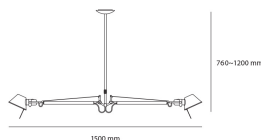

Tolomeo Suspension 2 Bracci

Michele De Lucchi, Giancarlo Fassina

IP20    

LUMINAIRE

- Watt: **154W**
- Voltage: **220V-240V**
- Delivered lumens output: **1376lm**
- CCT: **0K**
- Efficiency: **58%**
- Efficacy: **8.93lm/W**
- CRI: **100**

Notes

Possibility to mount LED source on E27 Socket

DESCRIPTION

Cantilevered arms in polished aluminium; diffuser in matt anodised aluminium; joints in polished aluminium. The code refers to the luminaire's body only

DIMENSIONS

- Width: **cm 150**
- Height: **cm 76**
- Max Height from ceiling: **cm 120**

NOT INCLUDED SOURCES

- Category: **HALO**
- Number: **2**
- Lbs: **A60**
- Watt: **77W**
- Socket: **E27**
- Color Rendering: **1a**
- Color temperature (K): **2900K**
- Duration (h): **1000h**