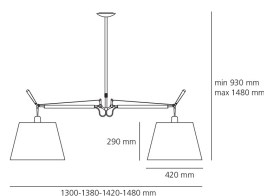

Tolomeo Suspension Basculante 2 Bracci - Body Lamp

Michele De Lucchi, Giancarlo Fassina

IP20    Dimmerable: 

LUMINAIRE

- Watt: **2x150W**
- Voltage: **220V-240V**

Notes

Possibility to mount LED source on E27 Socket. Complete lamp consists of body lamp + accessories

DESCRIPTION

Cantilevered arms in polished aluminium; diffuser in parchment paper on a plastic frame, joints in polished aluminium. The code refers to the luminaire's body only

PRODUCT CODE: 0630010A

FEATURES

- Article Code: **0630010A**
- Colour: **Aluminium**
- Installation: **Suspension**
- Material: **Aluminum**
- Series: **Design Collection**
- design by: **Michele De Lucchi, Giancarlo Fassina**

DIMENSIONS

- Width: **cm 130**
- Height: **cm 93**
- Diameter: **cm 24**
- Max Height from ceiling: **cm 148**

NOT INCLUDED SOURCES

- Category: **HALO**
- Number: **2**
- Lbs: **Qt32**
- Watt: **150W**
- Socket: **E27**
- Color Rendering: **1a**
- Color temperature (K): **2900K**
- Duration (h): **2000h**