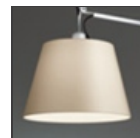

TOLOMEO MEGA
DIFF.PERG.320
0780010A