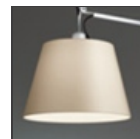

TOLOMEO
SOSP.DEC.SOLO
DIFF.PERGAMENA
0372050A