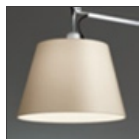

ACCESSORIES

TOLOMEO MEGA
DIFF.PERG.360
0780020A