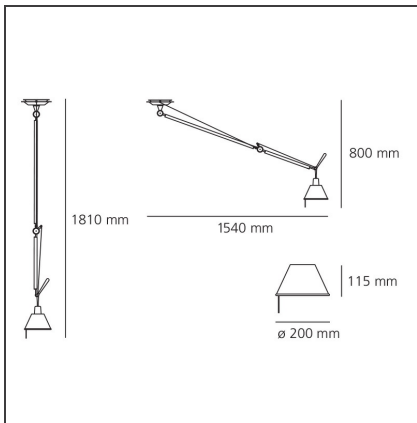

Tolomeo suspension decentralized - Structure

IP20

Dimmerable: + -

DESIGN BY

Michele De Lucchi, Giancarlo Fassina

DESCRIPTION

Cantilevered arms in polished aluminium; joints in polished aluminium; diffuser in matt aluminium or in parchment paper or silk satin fabric or stainless steel ring. The code refers to the luminaire's body only

TECHNICAL DRAWINGS

FEATURES

Article Code:	0629000A	Material:	Aluminium
Colour:	Aluminium	Series:	Design
Installation:	Suspension		

DIMENSIONS

Height:	cm 80	Max Extension Length:	cm 154
Max Height from ceiling:	cm 181		