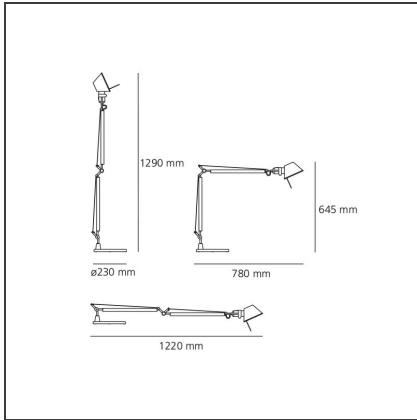

Tolomeo Table - Black

IP20    

DESIGN BY

Michele De Lucchi, Giancarlo Fassina

DESCRIPTION

Base and cantilevered arms in polished aluminium; diffuser in matt anodised black aluminium; joints and supports in polished aluminium. System of spring balancing. The code refers to the luminaire's body only

TECHNICAL DRAWINGS

FEATURES

Article Code:	A004430	Material:	aluminium, steel
Colour:	Black	Series:	Design
Installation:	Table		

DIMENSIONS

Length:	cm 78	Max Extension Length:	cm 122
Height:	cm 64.5	Impact Resistance:	N/D
Base Diameter:	cm 23	Glow Wire Test:	N/D
Max Extension Height:	cm 129		

LUMINAIRE

Watt:	77W
Voltage:	220V-240V

Notes

Interchangeable support: table base, clamp, desk fixed support and twin support that allows two independent lamp units to be fitted. Possibility to mount LED source on E27 Socket