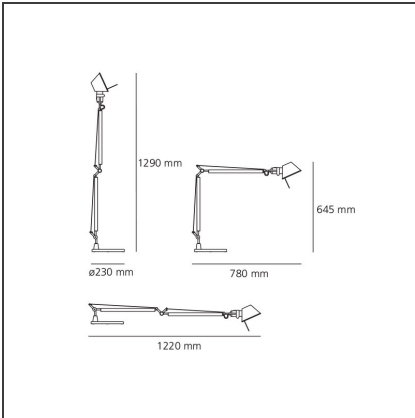

TECHNICAL DRAWINGS

FEATURES

Article Code:	A004430	Material:	aluminium, steel
Colour:	Black	Series:	Design
Installation:	Table		

DIMENSIONS

Length:	cm 78	Max Extension Length:	cm 122
Height:	cm 64.5	Impact Resistance:	N/D
Base Diameter:	cm 23	Glow Wire Test:	N/D
Max Extension Height:	cm 129		

NOT INCLUDED SOURCES

Category:	HALO	Color Rendering:	1a
Number:	1	Color temperature (K):	2900K
Watt:	77W		
Lbs:	A60		
Socket:	E27		
Duration (h):	1000h		

ALTERNATIVE SOURCES

Category:	LED
Number:	1
Watt:	8W
Type:	2
Socket:	E27
Class:	A

LUMINAIRE

Watt:	77W
Voltage:	220V-240V

Notes

Interchangeable support: table base, clamp, desk fixed support and twin support that allows two independent lamp units to be fitted. Possibility to mount LED source on E27 Socket. Complete lamp consists of body lamp + accessories