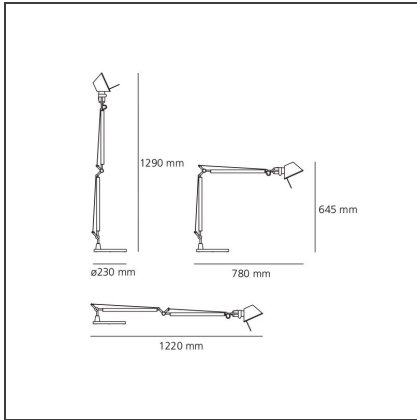

Tolomeo table LED TW

IP20   

DESIGN BY

Michele De Lucchi, Giancarlo Fassina

DESCRIPTION

Tolomeo Tunable White combines the advantages of LED technology with those of Tunable White technology, enabling numerous variations of white light to be obtained, with different intensities and varieties of colour temperature, with a range from 3,200K (warm light) to 10,000K (cold light).

TECHNICAL DRAWINGS

FEATURES

Article Code:	1530050A	Material:	aluminium, steel
Colour:	Aluminium	Series:	Design
Installation:	Table		

DIMENSIONS

Length:	cm 78	Max Extension Length:	cm 122
Height:	cm 64.5	Glow Wire Test:	750
Base Diameter:	cm 23		
Max Extension Height:	cm 129		