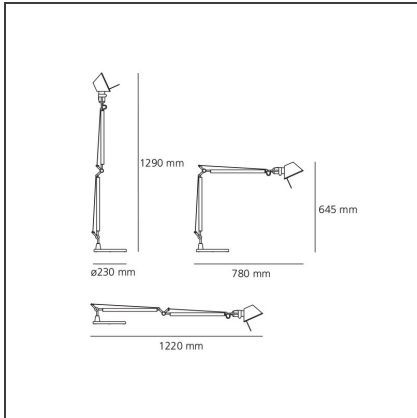

TECHNICAL DRAWINGS

FEATURES

Article Code:	1530050A	Material:	aluminium, steel
Colour:	Aluminium	Series:	Design
Installation:	Table		

DIMENSIONS

Length:	cm 78	Max Extension Length:	cm 122
Height:	cm 64.5	Glow Wire Test:	750
Base Diameter:	cm 23		
Max Extension Height:	cm 129		

INCLUDED SOURCES

Category:	LED	Color temperature (K):	2300-10000
Number:	1		
Watt:	12W		
Delivered lumens output (lm):	550lm		
Type:	1		
Class:	A		

LUMINAIRE

Watt:	14W	Delivered lumens output (lm):	450lm
Voltage:	24V	CCT:	3000-10000K
		Efficiency:	67%
		Efficacy:	32lm/W
		CRI:	80
		Dimmer Typology:	Microswitch Dimmer

Notes

Interchangeable support: table base, clamp, desk fixed support and twin support that allows two independent lamp units to be fitted. Complete lamp consists of body lamp + accessories