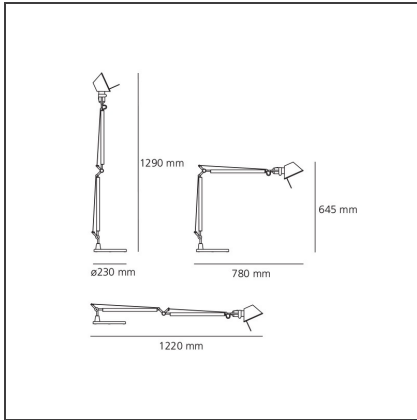

Tolomeo Table - Metal grey - Body Lamp

IP20    

DESIGN BY

Michele De Lucchi, Giancarlo Fassina

DESCRIPTION

Base and cantilevered arms in polished aluminium; diffuser in matt anodised aluminium; joints and supports in polished aluminium. System of spring balancing. The code refers to the luminaire's body only

TECHNICAL DRAWINGS

FEATURES

Article Code:	A001000	Material:	aluminium, steel
Colour:	Metal grey	Series:	Design
Installation:	Table		

DIMENSIONS

Length:	cm 78	Max Extension Length:	cm 122
Height:	cm 64.5	Impact Resistance:	N/D
Base Diameter:	cm 23	Glow Wire Test:	N/D
Max Extension Height:	cm 129		

LUMINAIRE

Watt:	77W
Voltage:	220V-240V

Notes

Interchangeable support: table base, clamp, desk fixed support and twin support that allows two independent lamp units to be fitted. Possibility to mount LED source on E27 Socket. Complete lamp consists of body lamp + accessories