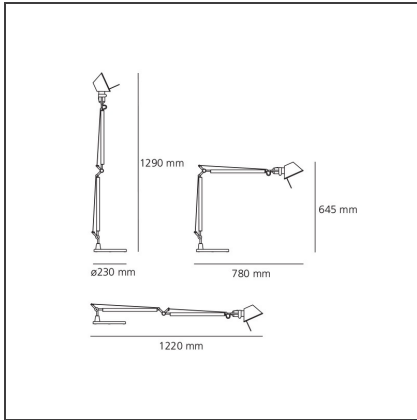

Tolomeo Table - White

IP20    

DESIGN BY

Michele De Lucchi, Giancarlo Fassina

DESCRIPTION

Base and cantilevered arms in polished aluminium; diffuser in matt anodised white aluminium; joints and supports in polished aluminium. System of spring balancing. The code refers to the luminaire's body only

TECHNICAL DRAWINGS

FEATURES

Article Code:	A004420	Material:	aluminium, steel
Colour:	White	Series:	Design
Installation:	Table		

DIMENSIONS

Length:	cm 78	Max Extension Length:	cm 122
Height:	cm 64.5	Impact Resistance:	N/D
Base Diameter:	cm 23	Glow Wire Test:	N/D
Max Extension Height:	cm 129		

LUMINAIRE

Watt:	77W
Voltage:	220V-240V

Notes

Interchangeable support: table base, clamp, desk fixed support and twin support that allows two independent lamp units to be fitted. Possibility to mount LED source on E27 Socket