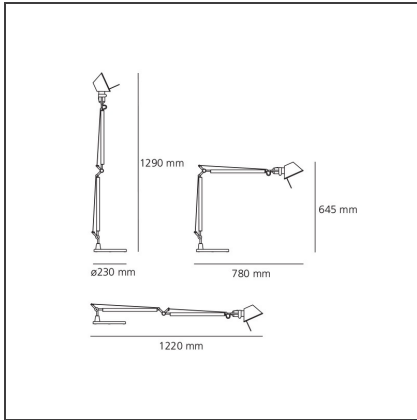

TECHNICAL DRAWINGS

FEATURES

Article Code:	A004420	Material:	aluminium, steel
Colour:	White	Series:	Design
Installation:	Table		

DIMENSIONS

Length:	cm 78	Max Extension Length:	cm 122
Height:	cm 64.5	Impact Resistance:	N/D
Base Diameter:	cm 23	Glow Wire Test:	N/D
Max Extension Height:	cm 129		

NOT INCLUDED SOURCES

Category:	HALO	Color Rendering:	1a
Number:	1	Color temperature (K):	2900K
Watt:	77W		
Lbs:	A60		
Socket:	E27		
Duration (h):	1000h		

ALTERNATIVE SOURCES

Category:	LED
Number:	1
Watt:	8W
Type:	2
Socket:	E27
Class:	A

LUMINAIRE

Watt:	77W
Voltage:	220V-240V

Notes

Interchangeable support: table base, clamp, desk fixed support and twin support that allows two independent lamp units to be fitted. Possibility to mount LED source on E27 Socket. Complete lamp consists of body lamp + accessories