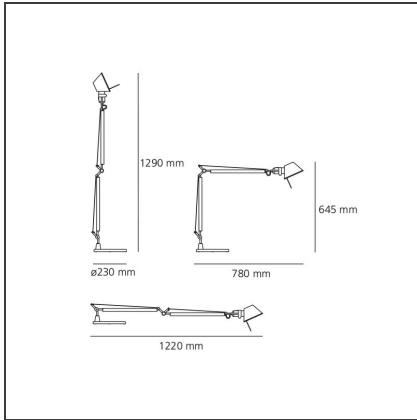

Tolomeo table with presence detector LED 3000K

IP20     

DESIGN BY

Michele De Lucchi, Giancarlo Fassina

DESCRIPTION

Using Led technology, the attention must be focused not only on energy consumption and light efficiency, but above all on the quality and quantity of the distribution of the light. In fact the advantage of the Led is that it emits 100% light flow into the direct hemisphere, eliminating dispersion and waste in other directions. This means that in order to obtain illuminance of 1250 lux on the work surface, with an incandescent light source a power of 100W is necessary, while with a Led source 10W is sufficient, with a 90% energy saving. Base and cantilevered arms in polished aluminium; diffuser in matt anodised aluminium; joints and supports in polished aluminium. System of spring balancing. 5 direct Led. The code refers to the luminaire's body only

TECHNICAL DRAWINGS

FEATURES

| | | | |
|----------------------|-----------|------------------|------------------|
| Article Code: | A005400 | Material: | aluminium, steel |
| Colour: | Aluminium | Series: | Design |
| Installation: | Table | | |

DIMENSIONS

| | | | |
|------------------------------|---------|------------------------------|--------|
| Length: | cm 78 | Max Extension Length: | cm 122 |
| Height: | cm 64.5 | Glow Wire Test: | 750 |
| Base Diameter: | cm 23 | | |
| Max Extension Height: | cm 129 | | |