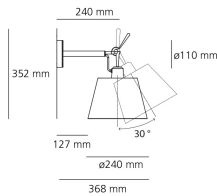

Tolomeo Wall Diffusor 24 - Body Lamp

Michele De Lucchi, Giancarlo Fassina

IP20     Dimmerable: 

LUMINAIRE

- Watt: **77W**
- Voltage: **220V-240V**
- Delivered lumens output: **1180lm**
- CCT: **2900K**

Notes

Possibility to mount LED source on E27 Socket. Complete lamp consists of body lamp + accessories

DESCRIPTION

Arm and wall support in polished aluminium; diffuser in parchment paper on a plastic frame. The code refers to the luminaire's body only

PRODUCT CODE: 1184010A

FEATURES

- Article Code: **1184010A**
- Colour: **Aluminium**
- Installation: **Wall**
- Material: **Aluminium, parchment paper or satin**
- Series: **Design Collection**
- design by: **Michele De Lucchi, Giancarlo Fassina**

DIMENSIONS

- Length: **cm 36.8**
- Height: **cm 35.2**
- Diameter: **cm 24**
- Base Diameter: **cm 11**
- Rotation: **30°**

NOT INCLUDED SOURCES

- Category: **HALO**
- Number: **1**
- Watt: **77W**
- Socket: **E27**
- Class: **A**