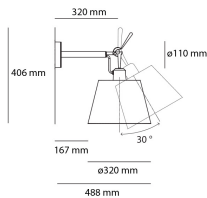

LUMINAIRE

- Watt: **150W**
- Voltage: **220V-240V**
- Delivered lumens output: **2870 lm**
- CCT: **2900K**

Notes

Possibility to mount LED source on E27 Socket. Complete lamp consists of body lamp + accessories

DESCRIPTION

Arm and wall support in polished aluminium; diffuser in parchment paper on a plastic frame. The code refers to the luminaire's body only

PRODUCT CODE: 1186010A

FEATURES

- Article Code: **1186010A**
- Colour: **Aluminium**
- Installation: **Wall**
- Material: **Aluminium, parchment paper or satin**
- Series: **Design Collection**
- design by: **Michele De Lucchi, Giancarlo Fassina**

DIMENSIONS

- Length: **cm 48.8**
- Height: **cm 40.6**
- Diameter: **cm 32**
- Base Diameter: **cm 11**
- Rotation: **30°**

NOT INCLUDED SOURCES

- Category: **HALO**
- Number: **1**
- Lbs: **Qt32**
- Watt: **150W**
- Socket: **E27**
- Color Rendering: **1a**
- Color temperature (K): **2900K**
- Duration (h): **2000h**

ALTERNATIVE SOURCES

- Category: **LED RETROFIT**
- Number: **1**
- Watt: **21W**