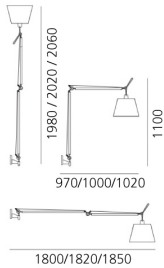

# Tolomeo Wall Mega - Black - on/off - Body Lamp

Michele De Lucchi, Giancarlo Fassina

IP20     

## Notes

Possibility to mount LED source on E27 Socket. Diffuser available in three sizes.  
Complete lamp consists of body lamp + accessories

## FEATURES

- Article Code: **0564030A**
- Colour: **Black**
- Installation: **Wall**
- Material: **Fabric or satin or parchment paper, aluminum**
- Series: **Design Collection**
- design by: **Michele De Lucchi, Giancarlo Fassina**

## DIMENSIONS

- Height: **cm 110**