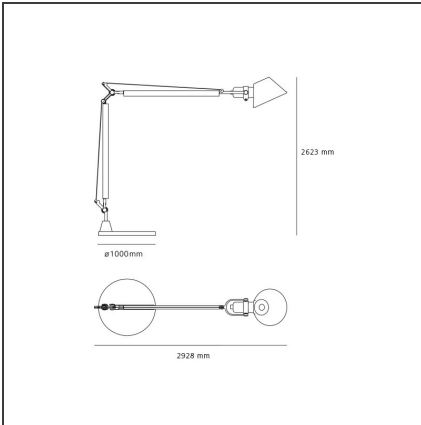

Tolomeo XXL with base - Fluo

IP65

DESIGN BY

Michele De Lucchi, Giancarlo Fassina

DESCRIPTION

The famous Tolomeo, icon of the Italian Design, becomes giant. In scale 4:1 relative to the table model, it's both indoor and outdoor. Base made up of mass-coloured concrete; mobile-arm structure in extruded EN-AW-6060 aluminium with bright anodizing treatment; diffuser in mass-pigmented polypropylene, screen in light-diffusing silkscreened methacrylate, reflector in painted aluminium; polished-painted articulations in die-cast EN-AB 46100 aluminium; adjustment system in AISI 316 stainless steel; silicone seal gaskets.

TECHNICAL DRAWINGS

FEATURES

Article Code:	1532010A	Material:	Aluminium, technopolymer, cement
Colour:	Silver grey	Series:	Design
Installation:	Floor	Area contract:	Hospitality, Office, Culture
Environment:	Indoor	Emission:	Direct Adjustable

DIMENSIONS

Length:	cm 292	Impact Resistance:	ND
Height:	cm 262	Glow Wire Test:	ND
Base Diameter:	cm 100		

INCLUDED SOURCES

Category:	FLUO	Color Rendering:	N/s
Number:	2	Color temperature (K):	3000K
Watt:	57 W	Class:	A
Lbs:	Tc-tel		
Socket:	Gx24q-5		