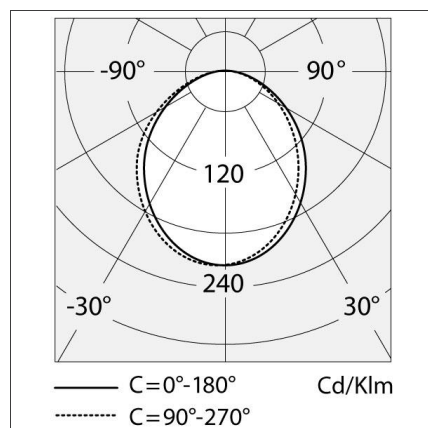

LIGHT DISTRIBUTION