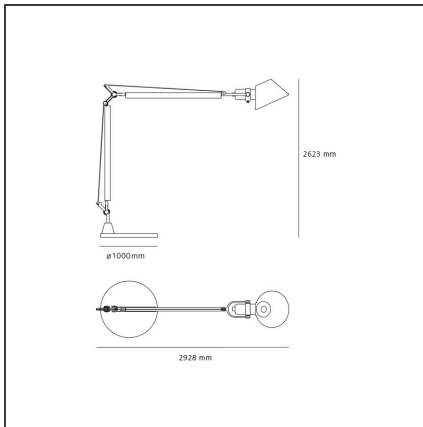

Tolomeo XXL with base - Fluo

IP65

DESIGN BY

Michele De Lucchi, Giancarlo Fassina

DESCRIPTION

The famous Tolomeo, icon of the Italian Design, becomes giant. In scale 4:1 relative to the table model, it's both indoor and outdoor. Base made up of mass-coloured concrete; mobile-arm structure in extruded EN-AW-6060 aluminium with bright anodizing treatment; diffuser in mass-pigmented polypropylene, screen in light-diffusing silkscreened methacrylate, reflector in painted aluminium; polished-painted articulations in die-cast EN-AB 46100 aluminium; adjustment system in AISI 316 stainless steel; silicone seal gaskets.

TECHNICAL DRAWINGS

FEATURES

Article Code:	1532010A	Material:	Aluminium, technopolymer, cement
Colour:	Silver grey	Series:	Design
Installation:	Floor	Area contract:	Hospitality, Office, Culture
Environment:	Indoor	Emission:	Direct Adjustable

DIMENSIONS

Length:	cm 292	Impact Resistance:	ND
Height:	cm 262	Glow Wire Test:	ND
Base Diameter:	cm 100		

INCLUDED SOURCES

Category:	FLUO	Color Rendering:	N/s
Number:	2	Color temperature (K):	3000K
Watt:	57 W	Class:	A
Lbs:	Tc-tel		
Socket:	Gx24q-5		