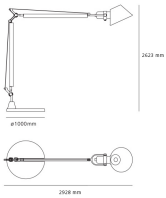

Tolomeo XXL with base - LED

Michele De Lucchi, Giancarlo Fassina

IP65   

LUMINAIRE

- Watt: **55W**
- Voltage: **220V-240V**
- Delivered lumens output: **4774lm**
- CCT: **3000K**
- Efficiency: **75%**
- Efficacy: **86.79lm/W**
- CRI: **90**

Notes

Suitable for watertight connection.

DESCRIPTION

The famous Tolomeo, icon of the Italian Design, becomes giant. In scale 4:1 relative to the table model, it's both indoor and outdoor. Base made up of mass-coloured concrete; mobile-arm structure in extruded EN-AW-6060 aluminium with bright anodizing treatment; diffuser in mass-pigmented polypropylene, screen in light-diffusing silkscreened methacrylate, reflector in painted aluminium; polished-painted articulations in die-cast EN-AB 46100 aluminium; adjustment system in AISI 316 stainless steel; silicone seal gaskets.

DIMENSIONS

- Length: **cm 292**
- Height: **cm 262**
- Base Diameter: **cm 100**

SOURCES INCLUDED

- Category: **Led**
- Number: **1**
- Watt: **55W**
- Color temperature (K): **3000K**