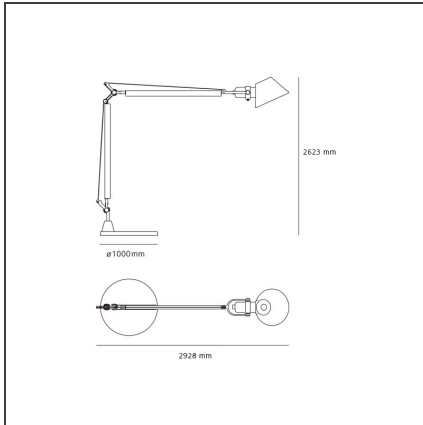

TECHNICAL DRAWINGS

FEATURES

Article Code:	1535010A	Material:	Aluminium, technopolymer, cement
Colour:	Silver grey	Series:	Design
Installation:	Floor	Area contract:	Hospitality, Office, Culture
Environment:	Indoor	Emission:	Direct Adjustable

DIMENSIONS

Length:	cm 292	Impact Resistance:	ND
Height:	cm 262	Glow Wire Test:	ND

INCLUDED SOURCES

Category:	FLUO	Color Rendering:	N/s
Number:	2	Color temperature (K):	3000K
Watt:	57 W	Class:	A
Lbs:	Tc-tel		
Socket:	Gx24q-5		

LUMINAIRE

Watt:	2x57W	CCT:	3000K
Voltage:	220V-240V		

Notes

Suitable for watertight connection.