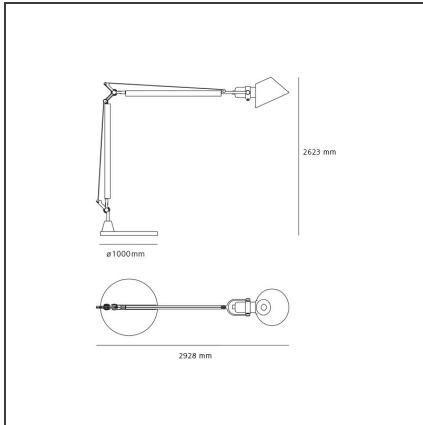

Tolomeo XXL with fixed support - Fluo

IP65   

DESIGN BY

Michele De Lucchi, Giancarlo Fassina

DESCRIPTION

The famous Tolomeo, icon of the Italian Design, becomes giant. In scale 4:1 relative to the table model, it's both indoor and outdoor. Fixed support (pivot) made up of mass-coloured concrete; mobile-arm structure in extruded EN-AW-6060 aluminium with bright anodizing treatment; diffuser in mass-pigmented polypropylene, screen in light-diffusing silkscreened methacrylate, reflector in painted aluminium; polished-painted articulations in die-cast EN-AB 46100 aluminium; adjustment system in AISI 316 stainless steel; silicone seal gaskets.

TECHNICAL DRAWINGS

FEATURES

Article Code:	1535010A	Material:	Aluminium, technopolymer, cement
Colour:	Silver grey	Series:	Design
Installation:	Floor	Area contract:	Hospitality, Office, Culture
Environment:	Indoor	Emission:	Direct Adjustable

DIMENSIONS

Length:	cm 292	Impact Resistance:	ND
Height:	cm 262	Glow Wire Test:	ND

INCLUDED SOURCES

Category:	FLUO	Color Rendering:	N/s
Number:	2	Color temperature (K):	3000K
Watt:	57 W	Class:	A
Lbs:	Tc-tel		
Socket:	Gx24q-5		