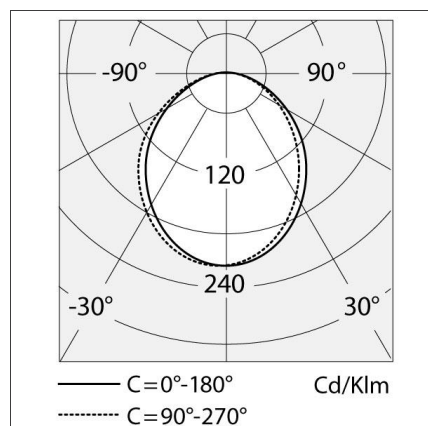

LIGHT DISTRIBUTION