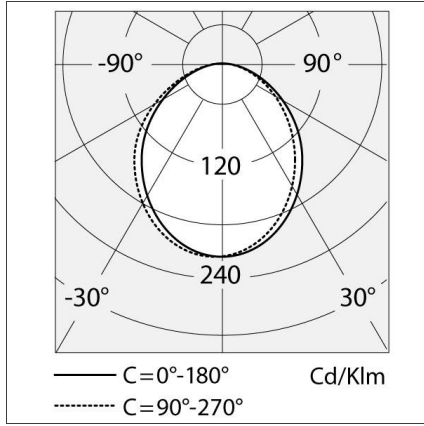

LIGHT DISTRIBUTION