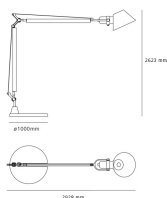

Tolomeo XXL with fixed support - LED

Michele De Lucchi, Giancarlo Fassina

IP65   

LUMINAIRE

- Watt: **55W**
- Voltage: **220V-240V**
- Delivered lumens output: **4774lm**
- CCT: **3000K**
- Efficiency: **75%**
- Efficacy: **86.79lm/W**
- CRI: **90**

Notes

Suitable for watertight connection.

DESCRIPTION

The famous Tolomeo, icon of the Italian Design, becomes giant. In scale 4:1 relative to the table model, it's both indoor and outdoor. Fixed support (pivot) made up of mass-coloured concrete; mobile-arm structure in extruded EN-AW-6060 aluminium with bright anodizing treatment; diffuser in mass-pigmented polypropylene, screen in light-diffusing silkscreened methacrylate, reflector in painted aluminium; polished-painted articulations in die-cast EN-AB 46100 aluminium; adjustment system in AISI 316 stainless steel; silicone seal gaskets.

DIMENSIONS

- Length: **cm 292**
- Height: **cm 262**

SOURCES INCLUDED

- Category: **Led**
- Number: **1**
- Watt: **55W**
- Color temperature (K): **3000K**