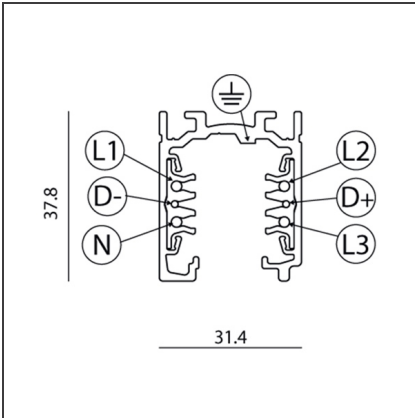

Track 230V External three-circuit track 1000mm Black

DESIGN

Carlotta de Bevilacqua

BESCHREIBUNG

The system is a 3 phase mixed system with two additional conductors intended to manage a general data signal (for example dali, dmx, lon, eib, etc.). The system is EN 60570 certified and its installation must be accomplished by highly qualified person. There are four possible installation systems: directly on ceiling or on wall, using the needlepoints on the track, on ceiling or on wall using a metal clip, hanging by the suspension or recessed without exceeding the maximum loads.

TECHNISCHE ZEICHNUNGEN

FUNKTIONEN

Artikelnummer:	TK00104	Serie:	Indoor
Farbe:	Black		
Installation:	Projector, Stromschiene		
Anwendungsbereich:	Innenbeleuchtung		

DIMENSION

Länge:	cm 100
Breite:	cm 31.4
Höhe:	cm 37.8

ZUBEHÖR

Track 230V
External three-circuit track - End cap Black
TK00504

Track 230V
External three-circuit track - Power supply end cap Earth conductor on the left. Black
TK00604

Track 230V
External three-circuit track - Power supply end cap Earth conductor on the right. Black
TK00704

Track 230V
External three-circuit track - Plastic cup for steel cable Ø 1,5 mm
TK20501

Track 230V
External three-circuit track - Stem kit L. 1000 mm White
TK20401

Track 230V
External three-circuit track - 4-way joint Black
TK01404