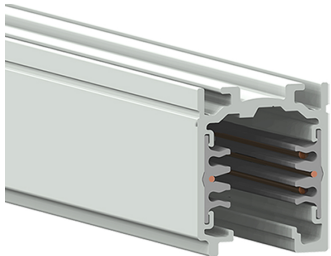

# Track 230V External three-circuit track 1000mm Black

Carlotta de Bevilacqua

## BESCHREIBUNG

The system is a 3 phase mixed system with two additional conductors intended to manage a general data signal (for example dali, dmx, lon, eib, etc.). The system is EN 60570 certified and its installation must be accomplished by highly qualified person. There are four possible installation systems: directly on ceiling or on wall, using the needlepoints on the track, on ceiling or on wall using a metal clip, hanging by the suspension or recessed without exceeding the maximum loads.

## FUNKTIONEN

- Artikelnummer: **TK00104**
- Farbe: **Black**
- Installation: **Stromschiene**
- Serie: **Architectural Indoor**
- Anwendungsbereich: **Innenbeleuchtung**
- design: **Carlotta de Bevilacqua**

## DIMENSION

- Länge: **cm 100**
- Breite: **cm 31.4**
- Höhe: **cm 37.8**

ZUBEHÖR

Track 230V External three-circuit track - End cap  
Black  
TK00504

Track 230V External three-circuit track - Power  
supply end cap Earth conductor on the left. Black  
TK00604