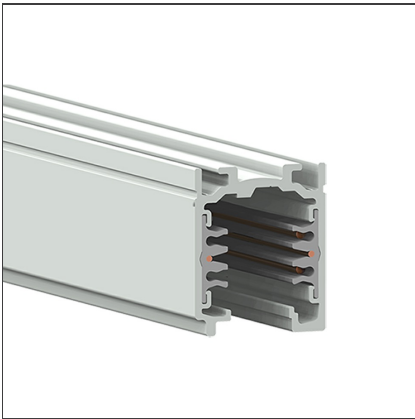

Track 230V External three-circuit track 1000mm Black

DESIGN

Carlotta de Bevilacqua

BESCHREIBUNG

The system is a 3 phase mixed system with two additional conductors intended to manage a general data signal (for example dali, dmx, lon, eib, etc.). The system is EN 60570 certified and its installation must be accomplished by highly qualified person. There are four possible installation systems: directly on ceiling or on wall, using the needlepoints on the track, on ceiling or on wall using a metal clip, hanging by the suspension or recessed without exceeding the maximum loads.

TECHNISCHE ZEICHNUNGEN

FUNKTIONEN

Artikelnummer:	TK00104	Serie:	Indoor
Farbe:	Black		
Installation:	Projector, Stromschiene		
Anwendungsbereich:	Innenbeleuchtung		

DIMENSION

Länge:	cm 100
Breite:	cm 31.4
Höhe:	cm 37.8

ZUBEHÖR

Track 230V
External three-circuit track - End cap Black
TK00504

Track 230V
External three-circuit track - Power supply end cap Earth conductor on the left. Black
TK00604

Track 230V
External three-circuit track - Power supply end cap Earth conductor on the right. Black
TK00704

Track 230V
External three-circuit track - Plastic cup for steel cable Ø 1,5 mm
TK20501

Track 230V
External three-circuit track - Stem kit L. 1000 mm White
TK20401

Track 230V
External three-circuit track - 4-way joint Black
TK01404