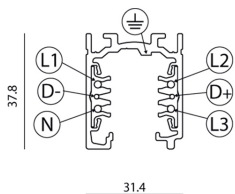

## BESCHREIBUNG

The system is a 3 phase mixed system with two additional conductors intended to manage a general data signal (for example dali, dmx, lon, eib, etc.). The system is EN 60570 certified and its installation must be accomplished by highly qualified person. There are four possible installation systems: directly on ceiling or on wall, using the needlepoints on the track, on ceiling or on wall using a metal clip, hanging by the suspension or recessed without exceeding the maximum loads.

## DIMENSION

- Länge: **cm 100**
- Breite: **cm 31.4**
- Höhe: **cm 37.8**

ZUBEHÖR

Track 230V External three-circuit track - End cap  
Black  
TK00504

Track 230V External three-circuit track - Power  
supply end cap Earth conductor on the left. Black  
TK00604

Track 230V External three-circuit track - Power  
supply end cap Earth conductor on the right. Black  
TK00704

Track 230V External three-circuit track - Kit  
suspension cablesL. 1500 mm  
TK20100

Track 230V External three-circuit track - 90° joint  
External earth conductor. Black  
TK01104

Track 230V External three-circuit track - 3-way joint  
Earth conductor on left. Black  
TK01304

Track 230V External three-circuit track - Plastic  
cup for steel cable Ø 1,5 mm  
TK20501

Track 230V External three-circuit track - Stem kit L.  
1000 mm White  
TK20401