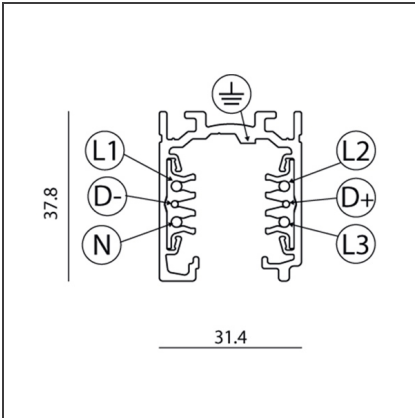

Track 230V External three-circuit track 1000mm White

DESIGN

Carlotta de Bevilacqua

BESCHREIBUNG

The system is a 3 phase mixed system with two additional conductors intended to manage a general data signal (for example dali, dmx, lon, eib, etc.). The system is EN 60570 certified and its installation must be accomplished by highly qualified person. There are four possible installation systems: directly on ceiling or on wall, using the needlepoints on the track, on ceiling or on wall using a metal clip, hanging by the suspension or recessed without exceeding the maximum loads.

TECHNISCHE ZEICHNUNGEN

FUNKTIONEN

Artikelnummer:	TK00101	Serie:	Indoor
Farbe:	White		
Installation:	Projector, Stromschiene		
Anwendungsbereich:	Innenbeleuchtung		

DIMENSION

Länge:	cm 100
Breite:	cm 31.4
Höhe:	cm 37.8

Track 230V
External three-circuit track - Linear joint White
TK00901

Track 230V
External three-circuit track - 90° joint Internal earth conductor. White
TK01001

Track 230V
External three-circuit track - 90° joint External earth conductor. White
TK01101

Track 230V
External three-circuit track - Plastic cup for steel cable Ø 1,5 mm
TK20501

Track 230V
External three-circuit track - Stem kit L. 1000 mm
White

Track 230V
External three-circuit track - T bracket for suspension