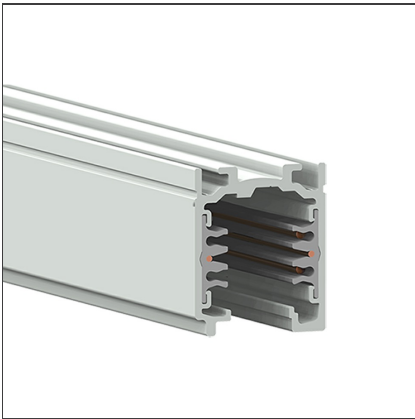

Track 230V External three-circuit track 1000mm White

DESIGN

Carlotta de Bevilacqua

BESCHREIBUNG

The system is a 3 phase mixed system with two additional conductors intended to manage a general data signal (for example dali, dmx, lon, eib, etc.). The system is EN 60570 certified and its installation must be accomplished by highly qualified person. There are four possible installation systems: directly on ceiling or on wall, using the needlepoints on the track, on ceiling or on wall using a metal clip, hanging by the suspension or recessed without exceeding the maximum loads.

TECHNISCHE ZEICHNUNGEN

FUNKTIONEN

Artikelnummer:	TK00101	Serie:	Indoor
Farbe:	White		
Installation:	Projector, Stromschiene		
Anwendungsbereich:	Innenbeleuchtung		

DIMENSION

Länge:	cm 100
Breite:	cm 31.4
Höhe:	cm 37.8

ZUBEHÖR

Track 230V
External three-circuit track - Flexible joint White
TK01501

Track 230V
External three-circuit track - Accessory for ceiling installation. White
TK20901

Track 230V
External three-circuit track - Recessed joint White
TK00801

Track 230V
External three-circuit track - Plastic cup for steel cable Ø 1,5 mm
TK20501

Track 230V
External three-circuit track - Stem kit L. 1000 mm
White

Track 230V
External three-circuit track - T bracket for suspension