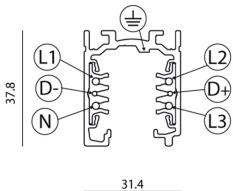

Track 230V External three-circuit track 1000mm White

Carlotta de Bevilacqua

BESCHREIBUNG

The system is a 3 phase mixed system with two additional conductors intended to manage a general data signal (for example dali, dmx, lon, eib, etc.). The system is EN 60570 certified and its installation must be accomplished by highly qualified person. There are four possible installation systems: directly on ceiling or on wall, using the needlepoints on the track, on ceiling or on wall using a metal clip, hanging by the suspension or recessed without exceeding the maximum loads.

DIMENSION

- Länge: **cm 100**
- Breite: **cm 31.4**
- Höhe: **cm 37.8**

ZUBEHÖR

Track 230V External three-circuit track - Flexible joint White
TK01501

Track 230V External three-circuit track - Accessory for ceiling installation. White
TK20901

Track 230V External three-circuit track - Recessed joint White
TK00801

Track 230V External three-circuit track - Linear joint White
TK00901

Track 230V External three-circuit track - 90° joint Internal earth conductor. White
TK01001

Track 230V External three-circuit track - Kit suspension cables L. 3000 mm
TK20200

Track 230V External three-circuit track - Kit suspension cables L. 5000 mm
TK20300

NO IMAGE AVAILABLE

Track 230V External three-circuit track - Plastic cup for steel cable Ø 1,5 mm
TK20501