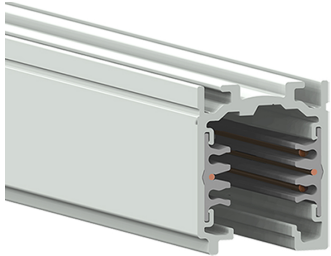

Track 230V External three-circuit track 1000mm White

Carlotta de Bevilacqua

BESCHREIBUNG

The system is a 3 phase mixed system with two additional conductors intended to manage a general data signal (for example dali, dmx, lon, eib, etc.). The system is EN 60570 certified and its installation must be accomplished by highly qualified person. There are four possible installation systems: directly on ceiling or on wall, using the needlepoints on the track, on ceiling or on wall using a metal clip, hanging by the suspension or recessed without exceeding the maximum loads.

ARTIKELNUMMER: TK00101

FUNKTIONEN

- Artikelnummer: **TK00101**
- Farbe: **White**
- Installation: **Stromschiene**
- Serie: **Architectural Indoor**
- Anwendungsbereich: **Innenbeleuchtung**
- design: **Carlotta de Bevilacqua**

DIMENSION

- Länge: **cm 100**
- Breite: **cm 31.4**
- Höhe: **cm 37.8**

ZUBEHÖR

Track 230V External three-circuit track - Flexible joint White
TK01501

Track 230V External three-circuit track - Accessory for ceiling installation. White
TK20901

Track 230V External three-circuit track - Recessed joint White
TK00801

Track 230V External three-circuit track - Linear joint White
TK00901

Track 230V External three-circuit track - 90° joint Internal earth conductor. White
TK01001