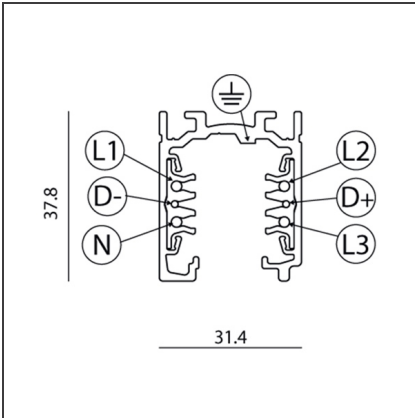

TECHNISCHE ZEICHNUNGEN

FUNKTIONEN

Artikelnummer:	TK00204	Serie:	Indoor
Farbe:	Black		
Installation:	Projector, Stromschiene		
Anwendungsbereich:	Innenbeleuchtung		

DIMENSION

Länge:	cm 200
Breite:	cm 31.4
Höhe:	cm 37.8