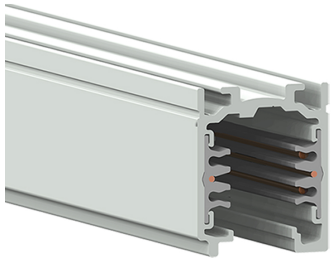

Track 230V External three-circuit track 2000mm Nero

Carlotta de Bevilacqua

BESCHREIBUNG

The system is a 3 phase mixed system with two additional conductors intended to manage a general data signal (for example dali, dmx, lon, eib, etc.). The system is EN 60570 certified and its installation must be accomplished by highly qualified person. There are four possible installation systems: directly on ceiling or on wall, using the needlepoints on the track, on ceiling or on wall using a metal clip, hanging by the suspension or recessed without exceeding the maximum loads.

ARTIKELNUMMER: TK00204

FUNKTIONEN

- Artikelnummer: **TK00204**
- Farbe: **Black**
- Installation: **Stromschiene**
- Serie: **Architectural Indoor**
- Anwendungsbereich: **Innenbeleuchtung**
- design: **Carlotta de Bevilacqua**

DIMENSION

- Länge: **cm 200**
- Breite: **cm 31.4**
- Höhe: **cm 37.8**

ZUBEHÖR

Track 230V External three-circuit track - End cap
Black
TK00504

Track 230V External three-circuit track - Power
supply end cap Earth conductor on the left. Black
TK00604

Track 230V External three-circuit track - Power
supply end cap Earth conductor on the right. Black
TK00704

Track 230V External three-circuit track - Kit
suspension cablesL. 1500 mm
TK20100

Track 230V External three-circuit track - 90° joint
External earth conductor. Black
TK01104