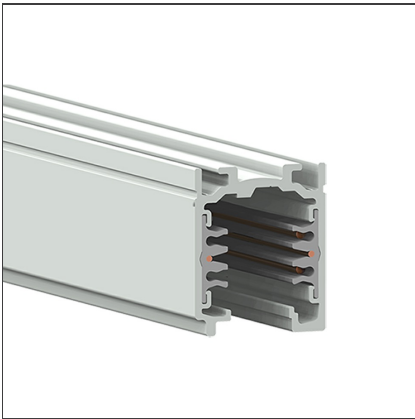

## Track 230V External three-circuit track 2000mm Nero

### BESCHREIBUNG

The system is a 3 phase mixed system with two additional conductors intended to manage a general data signal (for example dali, dmx, lon, eib, etc.). The system is EN 60570 certified and its installation must be accomplished by highly qualified person. There are four possible installation systems: directly on ceiling or on wall, using the needlepoints on the track, on ceiling or on wall using a metal clip, hanging by the suspension or recessed without exceeding the maximum loads.

### DIMENSION

<b>Länge:</b>	cm 200
<b>Breite:</b>	cm 31.4
<b>Höhe:</b>	cm 37.8

**ZUBEHÖR**

Track 230V  
External three-circuit track - End cap Black  
TK00504

Track 230V  
External three-circuit track - Power supply end cap Earth conductor on the left. Black  
TK00604