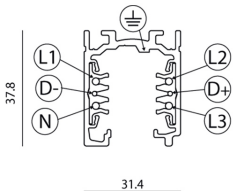

Track 230V External three-circuit track 2000mm Nero

Carlotta de Bevilacqua

BESCHREIBUNG

The system is a 3 phase mixed system with two additional conductors intended to manage a general data signal (for example dali, dmx, lon, eib, etc.). The system is EN 60570 certified and its installation must be accomplished by highly qualified person. There are four possible installation systems: directly on ceiling or on wall, using the needlepoints on the track, on ceiling or on wall using a metal clip, hanging by the suspension or recessed without exceeding the maximum loads.

DIMENSION

- Länge: **cm 200**
- Breite: **cm 31.4**
- Höhe: **cm 37.8**

ZUBEHÖR

Track 230V External three-circuit track - End cap
Black
TK00504

Track 230V External three-circuit track - Power
supply end cap Earth conductor on the left. Black
TK00604

Track 230V External three-circuit track - Power
supply end cap Earth conductor on the right. Black
TK00704

Track 230V External three-circuit track - Kit
suspension cablesL. 1500 mm
TK20100

Track 230V External three-circuit track - 90° joint
External earth conductor. Black
TK01104

Track 230V External three-circuit track - 3-way joint
Earth conductor on left. Black
TK01304

Track 230V External three-circuit track - Plastic
cup for steel cable Ø 1,5 mm
TK20501

Track 230V External three-circuit track - Stem kit L.
1000 mm White
TK20401