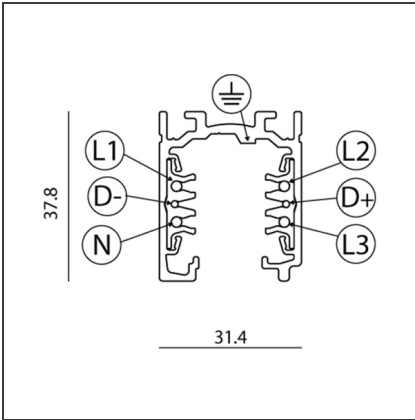

TECHNISCHE ZEICHNUNGEN

FUNKTIONEN

Artikelnummer:	TK00201	Serie:	Indoor
Farbe:	White		
Installation:	Projector, Stromschiene		
Anwendungsbereich:	Innenbeleuchtung		

DIMENSION

Länge:	cm 200
Breite:	cm 31.4
Höhe:	cm 37.8