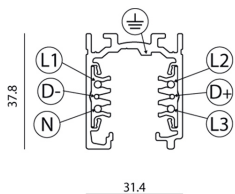

Track 230V External three-circuit track 2000mm White

Carlotta de Bevilacqua

BESCHREIBUNG

The system is a 3 phase mixed system with two additional conductors intended to manage a general data signal (for example dali, dmx, lon, eib, etc.). The system is EN 60570 certified and its installation must be accomplished by highly qualified person. There are four possible installation systems: directly on ceiling or on wall, using the needlepoints on the track, on ceiling or on wall using a metal clip, hanging by the suspension or recessed without exceeding the maximum loads.

DIMENSION

- Länge: **cm 200**
- Breite: **cm 31.4**
- Höhe: **cm 37.8**

ZUBEHÖR

Track 230V External three-circuit track - Flexible joint White
TK01501

Track 230V External three-circuit track - Accessory for ceiling installation. White
TK20901

Track 230V External three-circuit track - Recessed joint White
TK00801

Track 230V External three-circuit track - Linear joint White
TK00901

Track 230V External three-circuit track - 90° joint Internal earth conductor. White
TK01001

Track 230V External three-circuit track - Kit suspension cables L. 3000 mm
TK20200

Track 230V External three-circuit track - Kit suspension cables L. 5000 mm
TK20300

NO IMAGE AVAILABLE

Track 230V External three-circuit track - Plastic cup for steel cable Ø 1,5 mm
TK20501