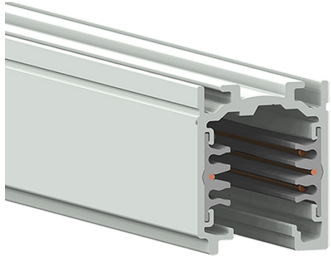

Track 230V External three-circuit track 2000mm White

Carlotta de Bevilacqua

BESCHREIBUNG

The system is a 3 phase mixed system with two additional conductors intended to manage a general data signal (for example dali, dmx, lon, eib, etc.). The system is EN 60570 certified and its installation must be accomplished by highly qualified person. There are four possible installation systems: directly on ceiling or on wall, using the needlepoints on the track, on ceiling or on wall using a metal clip, hanging by the suspension or recessed without exceeding the maximum loads.

ARTIKELNUMMER: TK00201

FUNKTIONEN

- Artikelnummer: **TK00201**
- Farbe: **White**
- Installation: **Stromschiene**
- Serie: **Architectural Indoor**
- Anwendungsbereich: **Innenbeleuchtung**
- design: **Carlotta de Bevilacqua**

DIMENSION

- Länge: **cm 200**
- Breite: **cm 31.4**
- Höhe: **cm 37.8**

ZUBEHÖR

Track 230V External three-circuit track - Flexible joint White
TK01501

Track 230V External three-circuit track - Accessory for ceiling installation. White
TK20901

Track 230V External three-circuit track - Recessed joint White
TK00801

Track 230V External three-circuit track - Linear joint White
TK00901

Track 230V External three-circuit track - 90° joint Internal earth conductor. White
TK01001