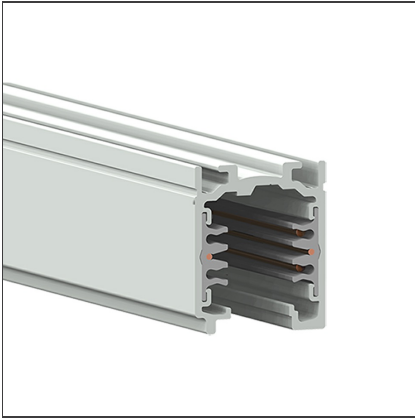

## Track 230V External three-circuit track 2000mm White

### BESCHREIBUNG

The system is a 3 phase mixed system with two additional conductors intended to manage a general data signal (for example dali, dmx, lon, eib, etc.). The system is EN 60570 certified and its installation must be accomplished by highly qualified person. There are four possible installation systems: directly on ceiling or on wall, using the needlepoints on the track, on ceiling or on wall using a metal clip, hanging by the suspension or recessed without exceeding the maximum loads.

### FUNKTIONEN

|                    |                            |        |        |
|--------------------|----------------------------|--------|--------|
| Artikelnummer:     | TK00201                    | Serie: | Indoor |
| Farbe:             | White                      |        |        |
| Installation:      | Projector,<br>Stromschiene |        |        |
| Anwendungsbereich: | Innenbeleuchtung           |        |        |

### DIMENSION

|         |         |
|---------|---------|
| Länge:  | cm 200  |
| Breite: | cm 31.4 |
| Höhe:   | cm 37.8 |

**ZUBEHÖR**

Track 230V  
External three-circuit track - Flexible joint White  
TK01501