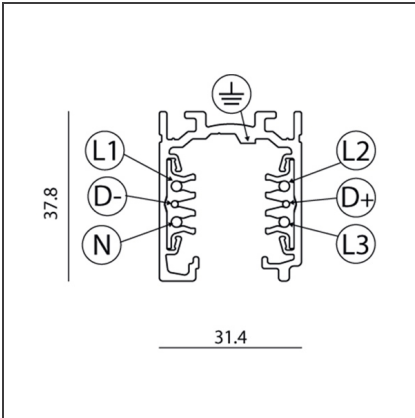

TECHNISCHE ZEICHNUNGEN

FUNKTIONEN

Artikelnummer:	TK00304	Serie:	Indoor
Farbe:	Black		
Installation:	Projector, Stromschiene		
Anwendungsbereich:	Innenbeleuchtung		

DIMENSION

Länge:	cm 300
Breite:	cm 31.4
Höhe:	cm 37.8