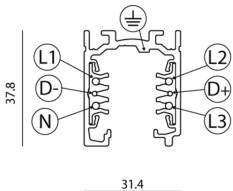

Track 230V External three-circuit track 3000mm Black

Carlotta de Bevilacqua

BESCHREIBUNG

The system is a 3 phase mixed system with two additional conductors intended to manage a general data signal (for example dali, dmx, lon, eib, etc.). The system is EN 60570 certified and its installation must be accomplished by highly qualified person. There are four possible installation systems: directly on ceiling or on wall, using the needlepoints on the track, on ceiling or on wall using a metal clip, hanging by the suspension or recessed without exceeding the maximum loads.

DIMENSION

- Länge: **cm 300**
- Breite: **cm 31.4**
- Höhe: **cm 37.8**

ZUBEHÖR

Track 230V External three-circuit track - End cap
Black
TK00504

Track 230V External three-circuit track - Power
supply end cap Earth conductor on the left. Black
TK00604

Track 230V External three-circuit track - Power
supply end cap Earth conductor on the right. Black
TK00704

Track 230V External three-circuit track - Kit
suspension cablesL. 1500 mm
TK20100

Track 230V External three-circuit track - 90° joint
External earth conductor. Black
TK01104

Track 230V External three-circuit track - 3-way joint
Earth conductor on left. Black
TK01304

Track 230V External three-circuit track - Plastic
cup for steel cable Ø 1,5 mm
TK20501

Track 230V External three-circuit track - Stem kit L.
1000 mm White
TK20401