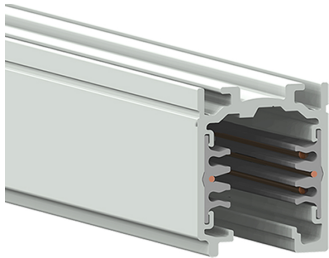

Track 230V External three-circuit track 3000mm Black

Carlotta de Bevilacqua

BESCHREIBUNG

The system is a 3 phase mixed system with two additional conductors intended to manage a general data signal (for example dali, dmx, lon, eib, etc.). The system is EN 60570 certified and its installation must be accomplished by highly qualified person. There are four possible installation systems: directly on ceiling or on wall, using the needlepoints on the track, on ceiling or on wall using a metal clip, hanging by the suspension or recessed without exceeding the maximum loads.

ARTIKELNUMMER: TK00304

FUNKTIONEN

- Artikelnummer: **TK00304**
- Farbe: **Black**
- Installation: **Stromschiene**
- Serie: **Architectural Indoor**
- Anwendungsbereich: **Innenbeleuchtung**
- design: **Carlotta de Bevilacqua**

DIMENSION

- Länge: **cm 300**
- Breite: **cm 31.4**
- Höhe: **cm 37.8**

ZUBEHÖR

Track 230V External three-circuit track - End cap
Black
TK00504

Track 230V External three-circuit track - Power
supply end cap Earth conductor on the left. Black
TK00604

Track 230V External three-circuit track - Power
supply end cap Earth conductor on the right. Black
TK00704

Track 230V External three-circuit track - Kit
suspension cablesL. 1500 mm
TK20100

Track 230V External three-circuit track - 90° joint
External earth conductor. Black
TK01104