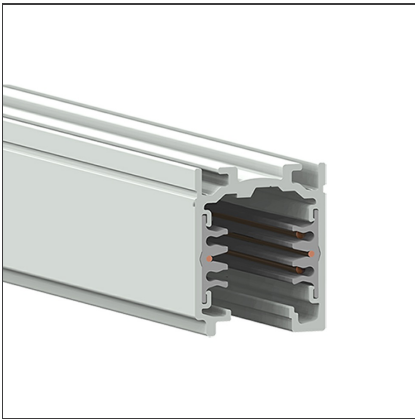

## Track 230V External three-circuit track 3000mm Black

### BESCHREIBUNG

The system is a 3 phase mixed system with two additional conductors intended to manage a general data signal (for example dali, dmx, lon, eib, etc.). The system is EN 60570 certified and its installation must be accomplished by highly qualified person. There are four possible installation systems: directly on ceiling or on wall, using the needlepoints on the track, on ceiling or on wall using a metal clip, hanging by the suspension or recessed without exceeding the maximum loads.

### DIMENSION

<b>Länge:</b>	cm 300
<b>Breite:</b>	cm 31.4
<b>Höhe:</b>	cm 37.8

**ZUBEHÖR**

Track 230V  
External three-circuit track - End cap Black  
TK00504

Track 230V  
External three-circuit track - Power supply end cap Earth conductor on the left. Black  
TK00604