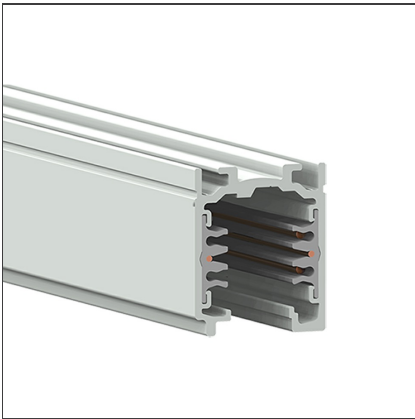

Track 230V External three-circuit track 3000mm White

DESIGN

Carlotta de Bevilacqua

BESCHREIBUNG

The system is a 3 phase mixed system with two additional conductors intended to manage a general data signal (for example dali, dmx, lon, eib, etc.). The system is EN 60570 certified and its installation must be accomplished by highly qualified person. There are four possible installation systems: directly on ceiling or on wall, using the needlepoints on the track, on ceiling or on wall using a metal clip, hanging by the suspension or recessed without exceeding the maximum loads.

TECHNISCHE ZEICHNUNGEN

FUNKTIONEN

Artikelnummer:	TK00301	Serie:	Indoor
Farbe:	White		
Installation:	Projector, Stromschiene		
Anwendungsbereich:	Innenbeleuchtung		

DIMENSION

Länge:	cm 300
Breite:	cm 31.4
Höhe:	cm 37.8

ZUBEHÖR

Track 230V
External three-circuit track - Flexible joint White
TK01501

Track 230V
External three-circuit track - Accessory for ceiling installation. White
TK20901

Track 230V
External three-circuit track - Recessed joint White
TK00801

Track 230V
External three-circuit track - Plastic cup for steel cable Ø 1,5 mm
TK20501

Track 230V
External three-circuit track - Stem kit L. 1000 mm
White

Track 230V
External three-circuit track - T bracket for suspension