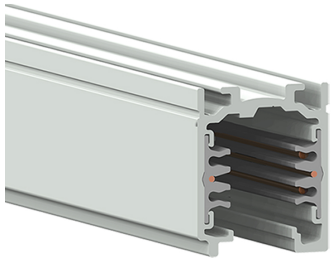

Track 230V External three-circuit track 3000mm White

Carlotta de Bevilacqua

BESCHREIBUNG

The system is a 3 phase mixed system with two additional conductors intended to manage a general data signal (for example dali, dmx, lon, eib, etc.). The system is EN 60570 certified and its installation must be accomplished by highly qualified person. There are four possible installation systems: directly on ceiling or on wall, using the needlepoints on the track, on ceiling or on wall using a metal clip, hanging by the suspension or recessed without exceeding the maximum loads.

ARTIKELNUMMER: TK00301

FUNKTIONEN

- Artikelnummer: **TK00301**
- Farbe: **White**
- Installation: **Stromschiene**
- Serie: **Architectural Indoor**
- Anwendungsbereich: **Innenbeleuchtung**
- design: **Carlotta de Bevilacqua**

DIMENSION

- Länge: **cm 300**
- Breite: **cm 31.4**
- Höhe: **cm 37.8**

ZUBEHÖR

Track 230V External three-circuit track - Flexible joint White
TK01501

Track 230V External three-circuit track - Accessory for ceiling installation. White
TK20901

Track 230V External three-circuit track - Recessed joint White
TK00801

Track 230V External three-circuit track - Linear joint White
TK00901

Track 230V External three-circuit track - 90° joint Internal earth conductor. White
TK01001