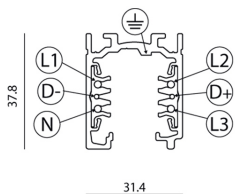

Track 230V External three-circuit track 3000mm White

Carlotta de Bevilacqua

BESCHREIBUNG

The system is a 3 phase mixed system with two additional conductors intended to manage a general data signal (for example dali, dmx, lon, eib, etc.). The system is EN 60570 certified and its installation must be accomplished by highly qualified person. There are four possible installation systems: directly on ceiling or on wall, using the needlepoints on the track, on ceiling or on wall using a metal clip, hanging by the suspension or recessed without exceeding the maximum loads.

DIMENSION

- Länge: **cm 300**
- Breite: **cm 31.4**
- Höhe: **cm 37.8**

ZUBEHÖR

Track 230V External three-circuit track - Flexible joint White
TK01501

Track 230V External three-circuit track - Accessory for ceiling installation. White
TK20901

Track 230V External three-circuit track - Recessed joint White
TK00801

Track 230V External three-circuit track - Linear joint White
TK00901

Track 230V External three-circuit track - 90° joint Internal earth conductor. White
TK01001

Track 230V External three-circuit track - Kit suspension cables L. 3000 mm
TK20200

Track 230V External three-circuit track - Kit suspension cables L. 5000 mm
TK20300

NO IMAGE AVAILABLE

Track 230V External three-circuit track - Plastic cup for steel cable Ø 1,5 mm
TK20501