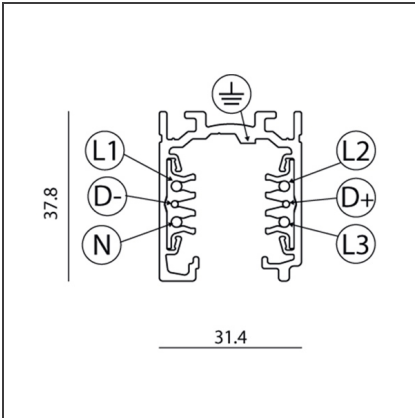

Track 230V External three-circuit track 3000mm White

DESIGN

Carlotta de Bevilacqua

BESCHREIBUNG

The system is a 3 phase mixed system with two additional conductors intended to manage a general data signal (for example dali, dmx, lon, eib, etc.). The system is EN 60570 certified and its installation must be accomplished by highly qualified person. There are four possible installation systems: directly on ceiling or on wall, using the needlepoints on the track, on ceiling or on wall using a metal clip, hanging by the suspension or recessed without exceeding the maximum loads.

TECHNISCHE ZEICHNUNGEN

FUNKTIONEN

Artikelnummer:	TK00301	Serie:	Indoor
Farbe:	White		
Installation:	Projector, Stromschiene		
Anwendungsbereich:	Innenbeleuchtung		

DIMENSION

Länge:	cm 300
Breite:	cm 31.4
Höhe:	cm 37.8

Track 230V
External three-circuit track - Linear joint White
TK00901

Track 230V
External three-circuit track - 90° joint Internal earth conductor. White
TK01001

Track 230V
External three-circuit track - 90° joint External earth conductor. White
TK01101

Track 230V
External three-circuit track - Plastic cup for steel cable Ø 1,5 mm
TK20501

Track 230V
External three-circuit track - Stem kit L. 1000 mm
White

Track 230V
External three-circuit track - T bracket for suspension